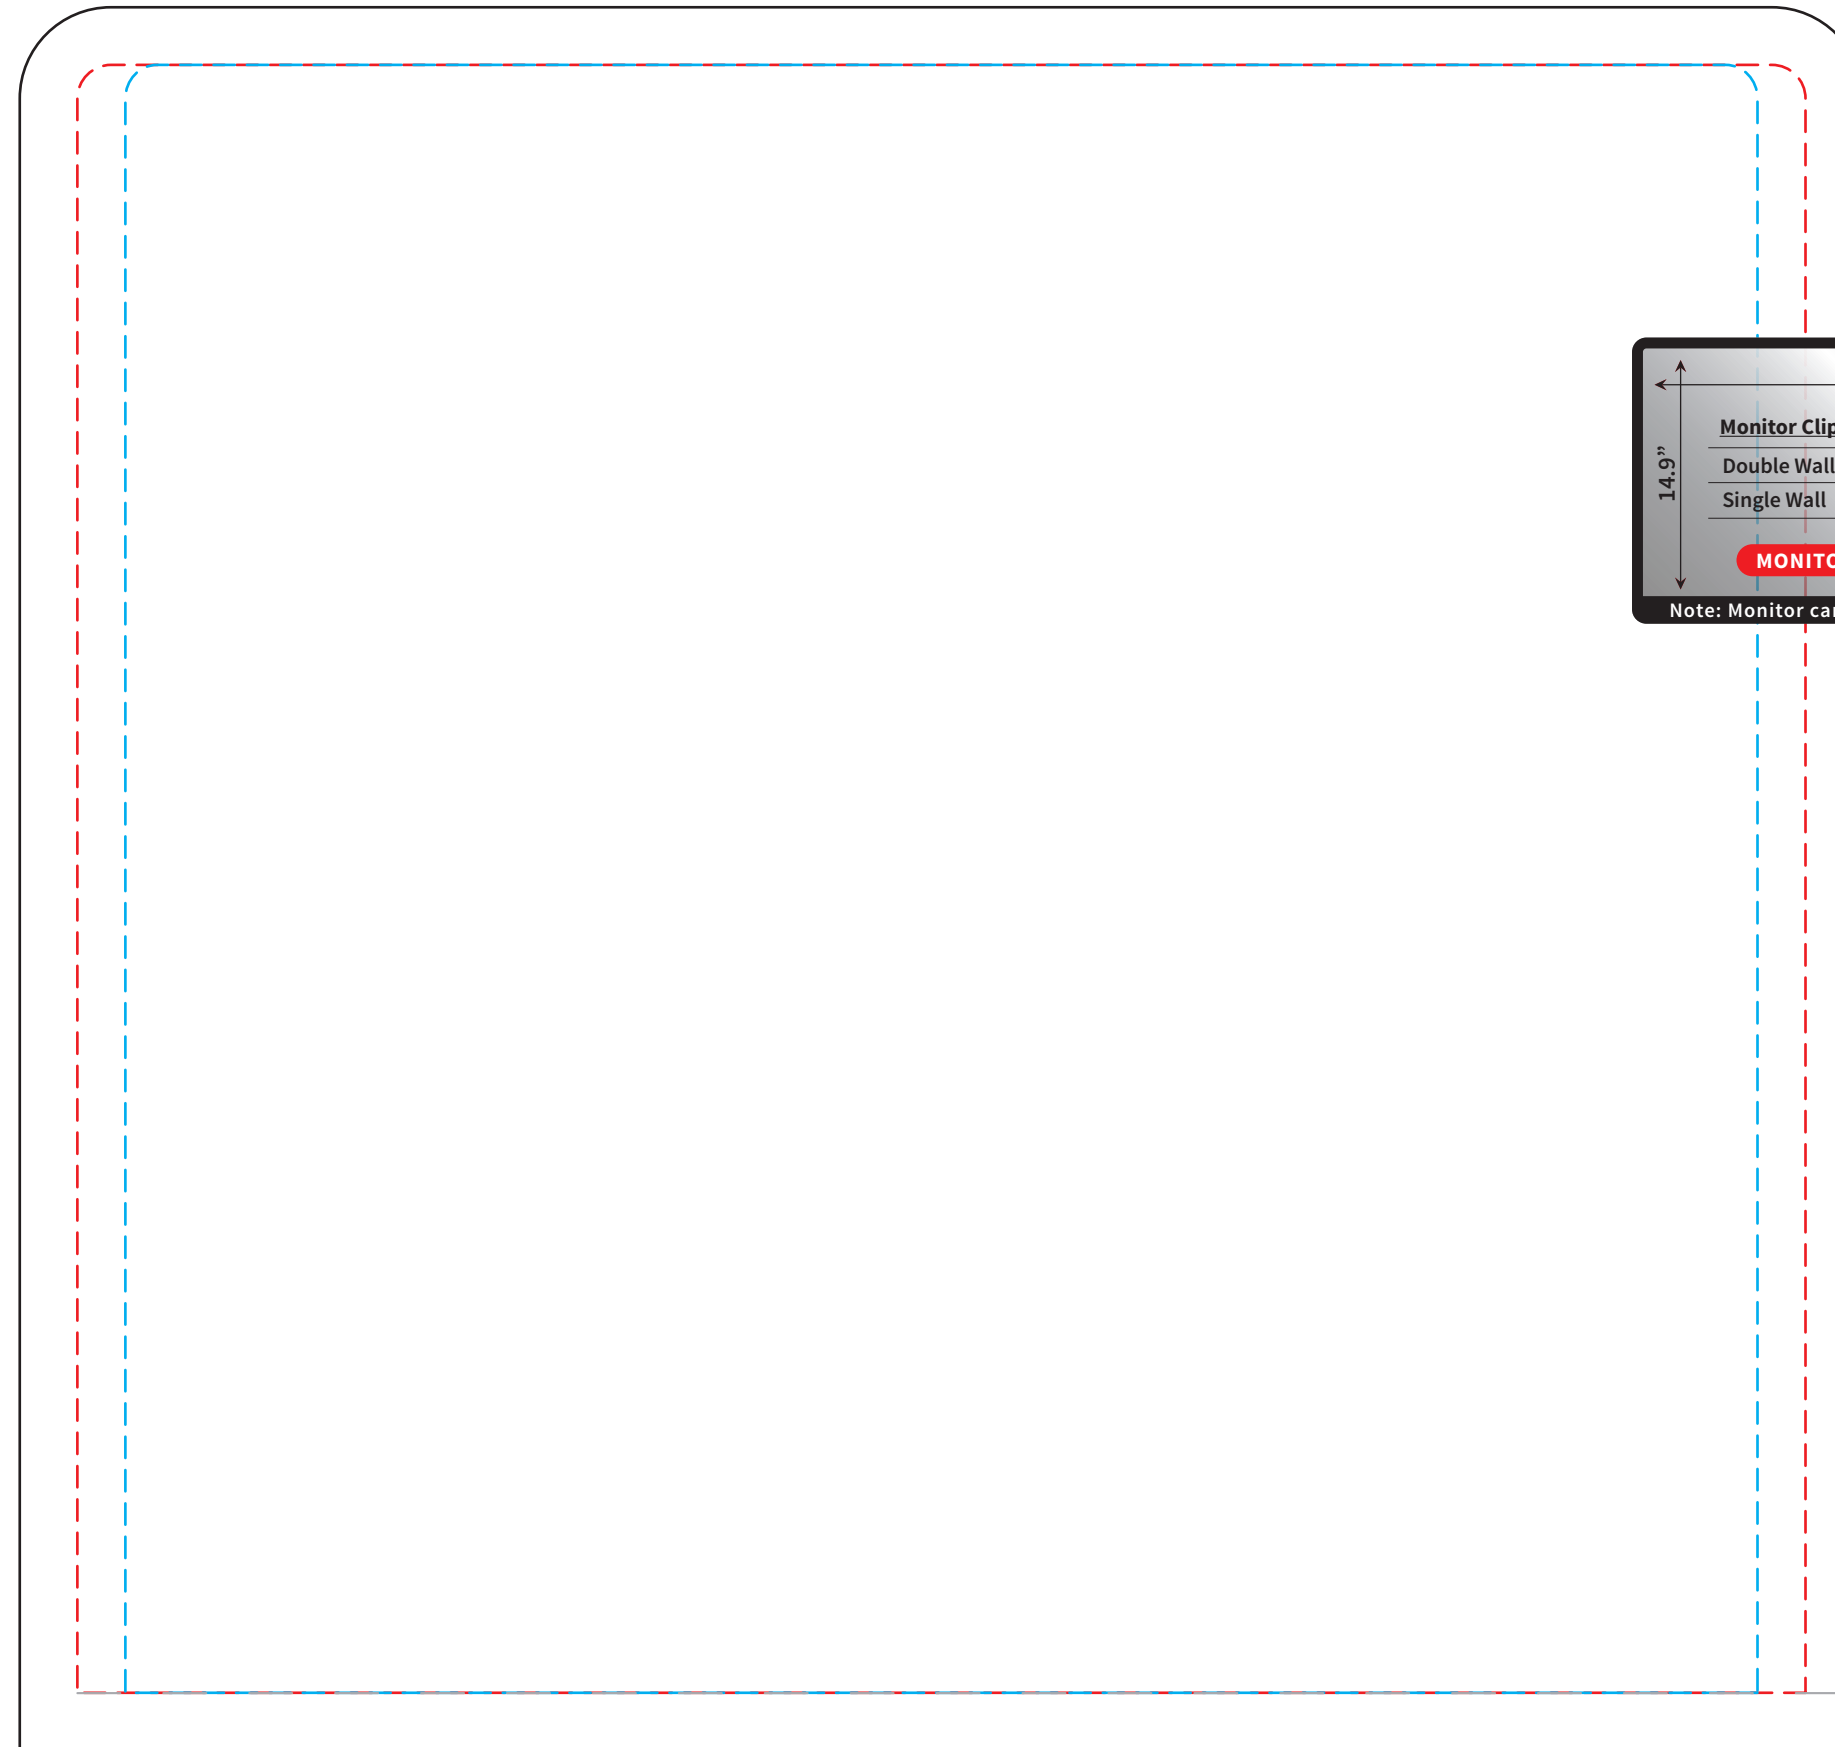

IMPORTANT: Please account for monitors or tables that may interfere with the art.

Infinity Straight 8' Wall

- Layout Area: 96"W x 90.75"H
- - - Safe Area: 90"W x 84.75"H
- - - Area If Being Overlapped: 85"W x 84.75"H

- Keep all critical art inside stitch lines.
- Template is at 1/10 Scale.
- Convert all text to outlines, or supply font.
- All images must be at least 72 DPI at full scale.
- Supply all linked art files.

CALL 801.973.8929 with any questions

26.4"	
14.9"	Adjustable Placement
Monitor Clip	Max Weight
Double Wall	20LB
Single Wall	15LB
MONITOR SIZES VARY	
Note: Monitor can be on either side of frame	