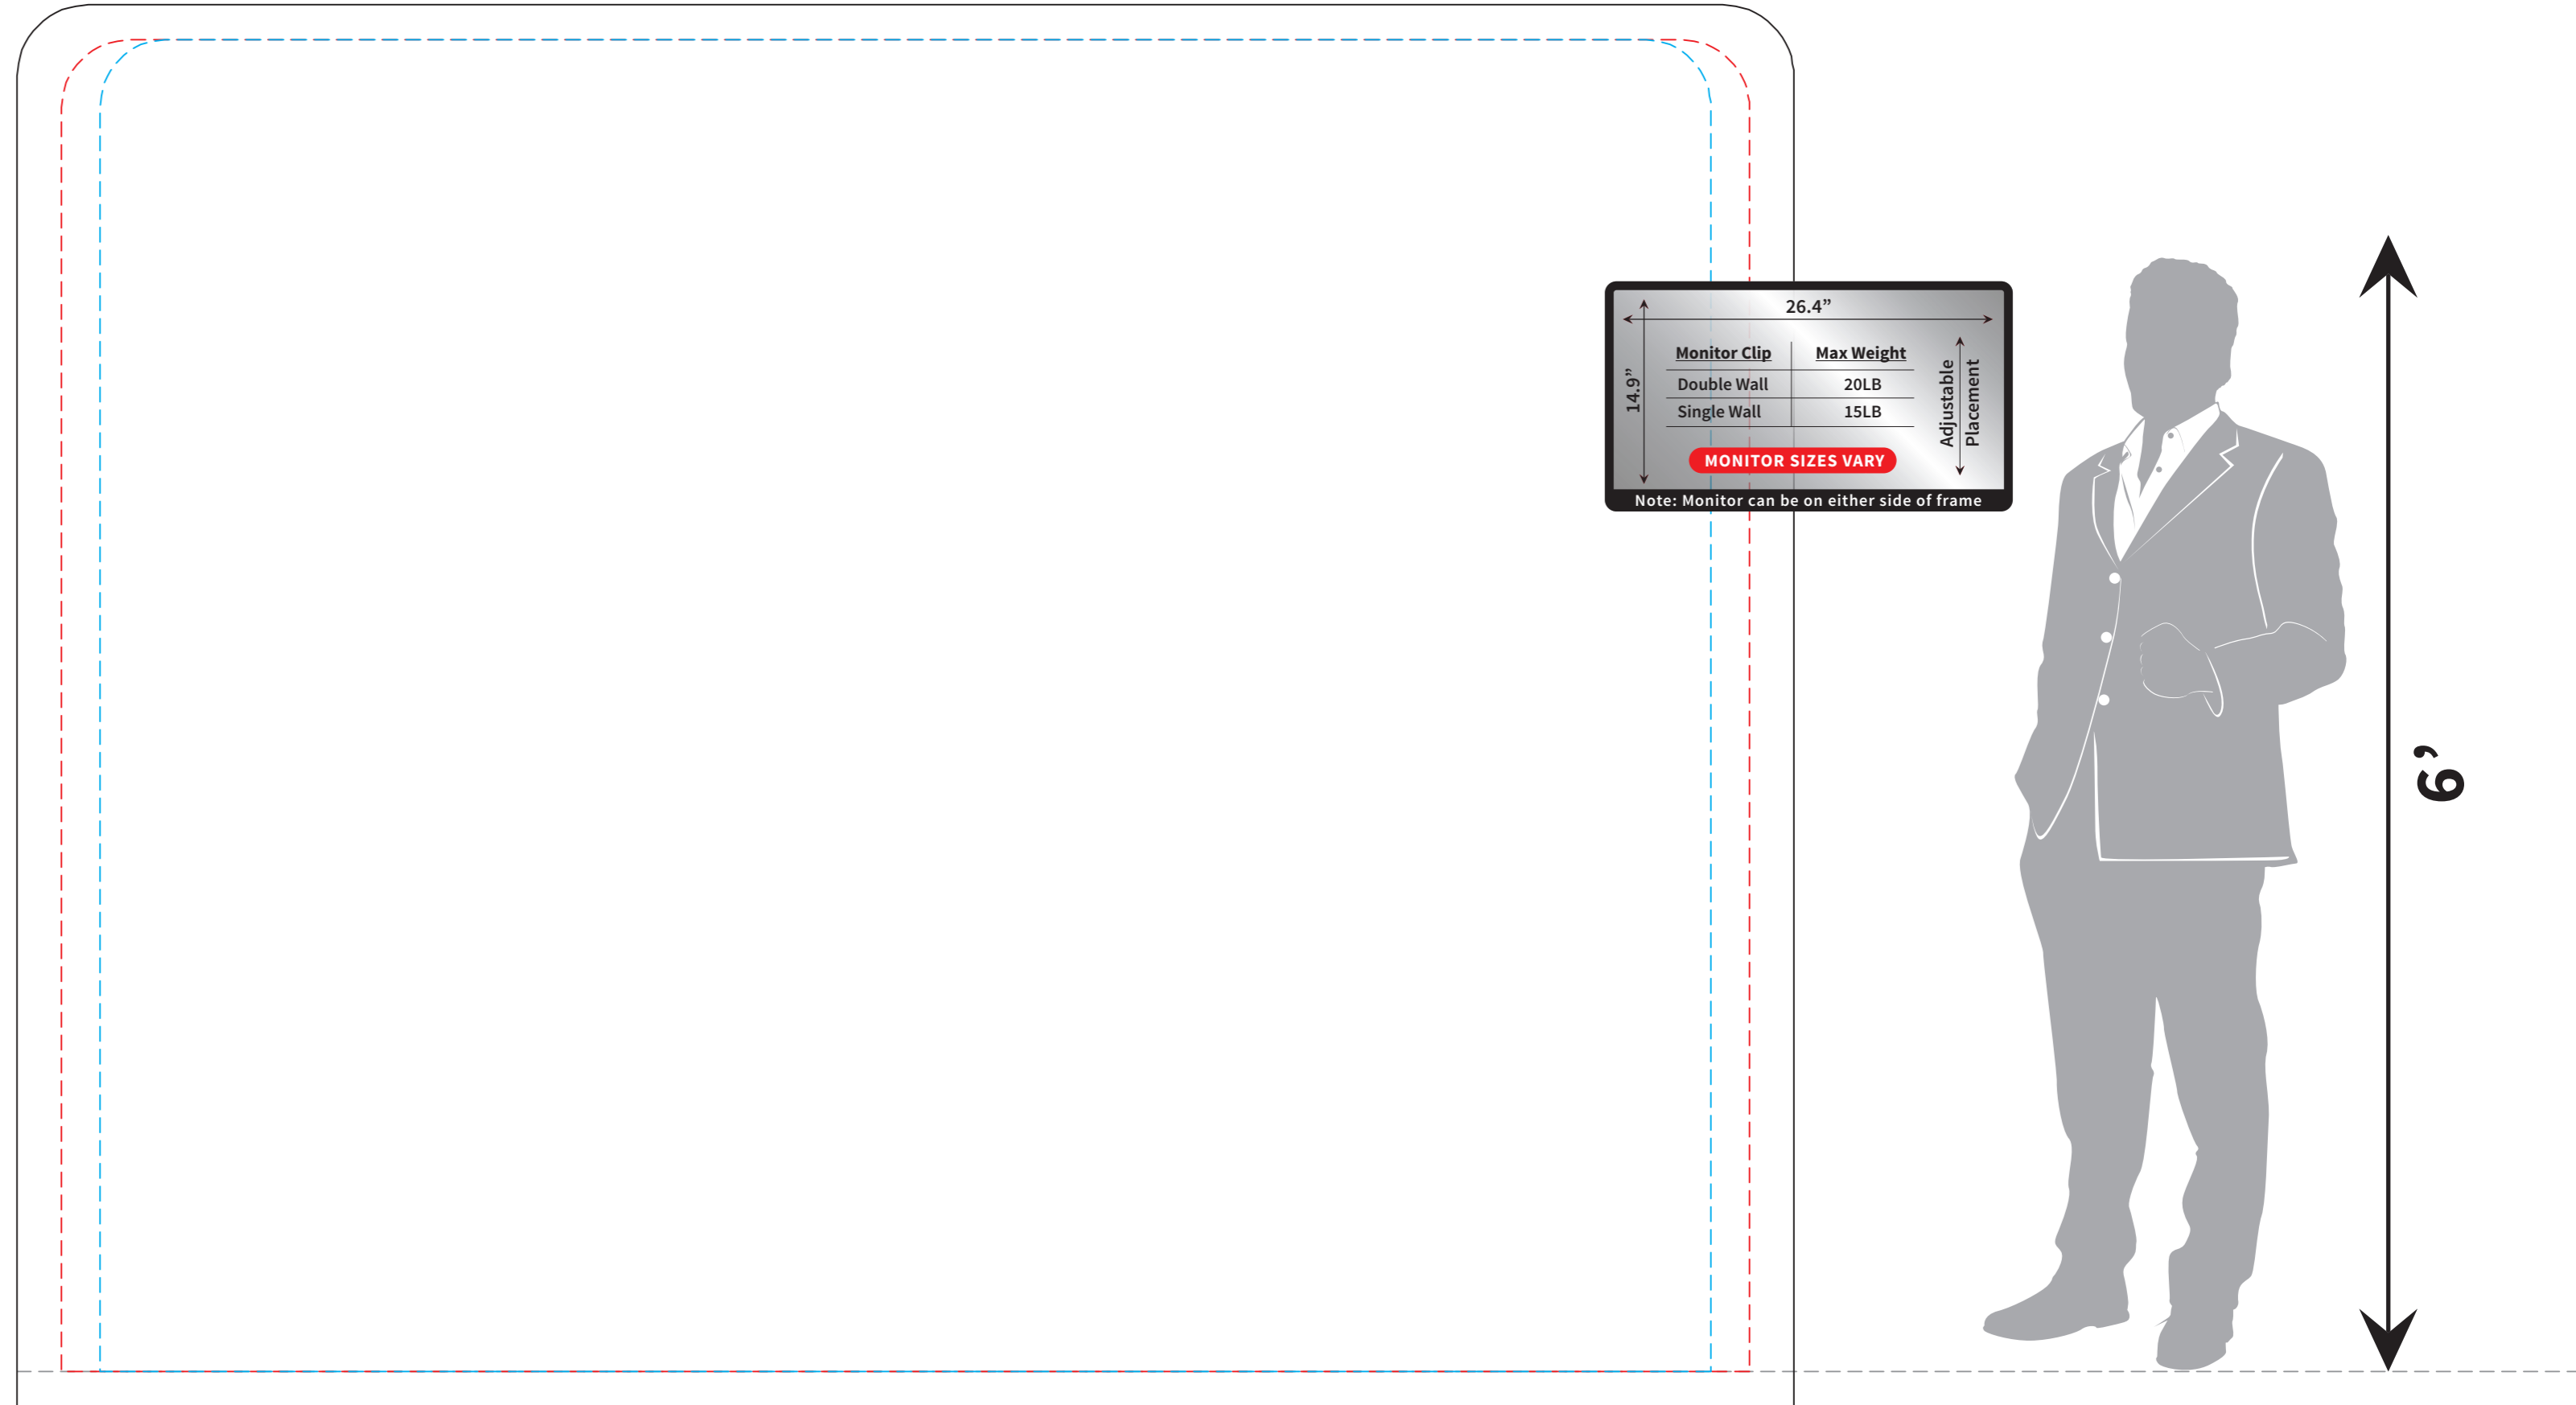

IMPORTANT: Please account for monitors or tables that may interfere with the art.

Infinity Straight 10' Wall

- Layout Area : 115"W x 90.75"H
- - - Safe Area : 109.25"W x 86.21"H
- - - Area If Being Overlapped: 104.25"W x 86.21"H

- Keep all critical art inside stitch lines.
- Template is at 1/10 Scale.
- Convert all text to outlines, or supply font.
- All images must be at least 72 DPI at full scale.
- Supply all linked art files.

CALL 801.973.8929 with any questions

Front & Back