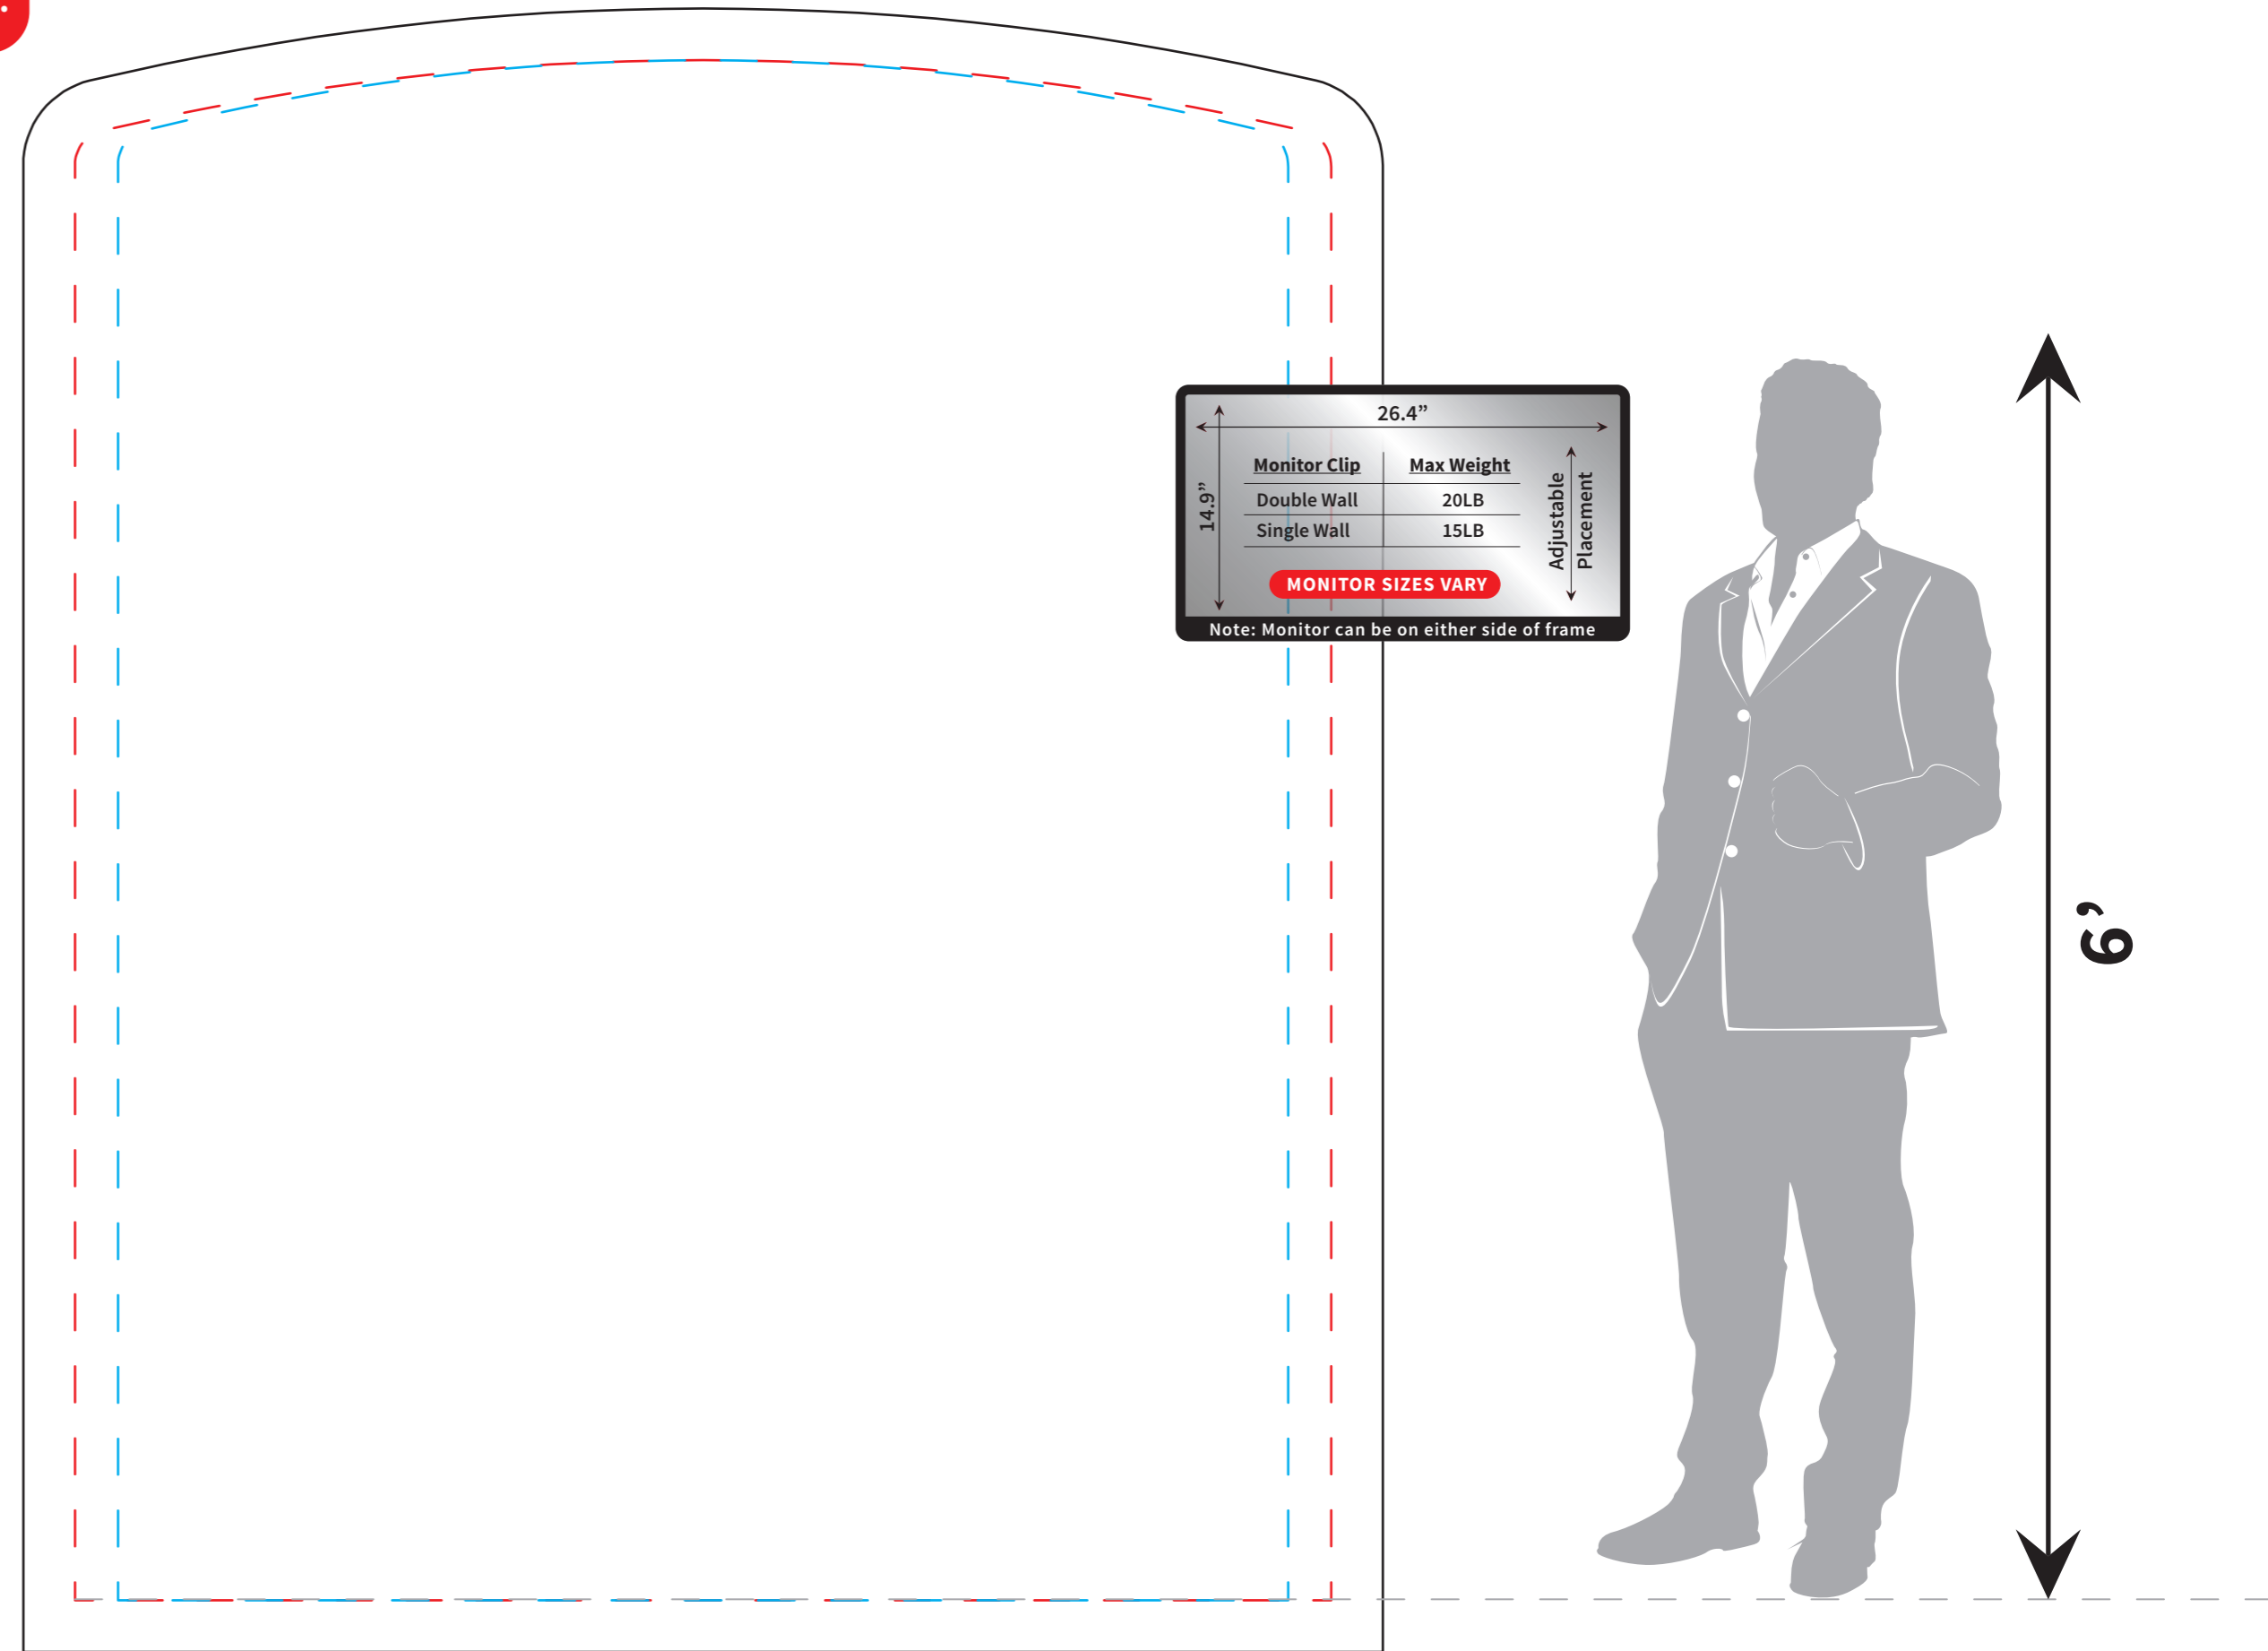

IMPORTANT: Please account for monitors or tables that may interfere with the art.

Infinity C5 Flat Wall

- Layout Area - 79"W x 95.5"H
- - - Safe Area - 73"W x 89.5"H
- - - Area If Being Overlapped: 68"W x 89.5"H

- Keep all critical art inside stitch lines.
- Template is at 1/10 Scale.
- Convert all text to outlines, or supply font.
- All images must be at least 72 DPI at full scale.
- Supply all linked art files.

CALL 801.973.8929 with any questions

Monitor Clip	Max Weight
Double Wall	20LB
Single Wall	15LB

MONITOR SIZES VARY

Note: Monitor can be on either side of frame

1/10 Scale

Revised 3/29/2018