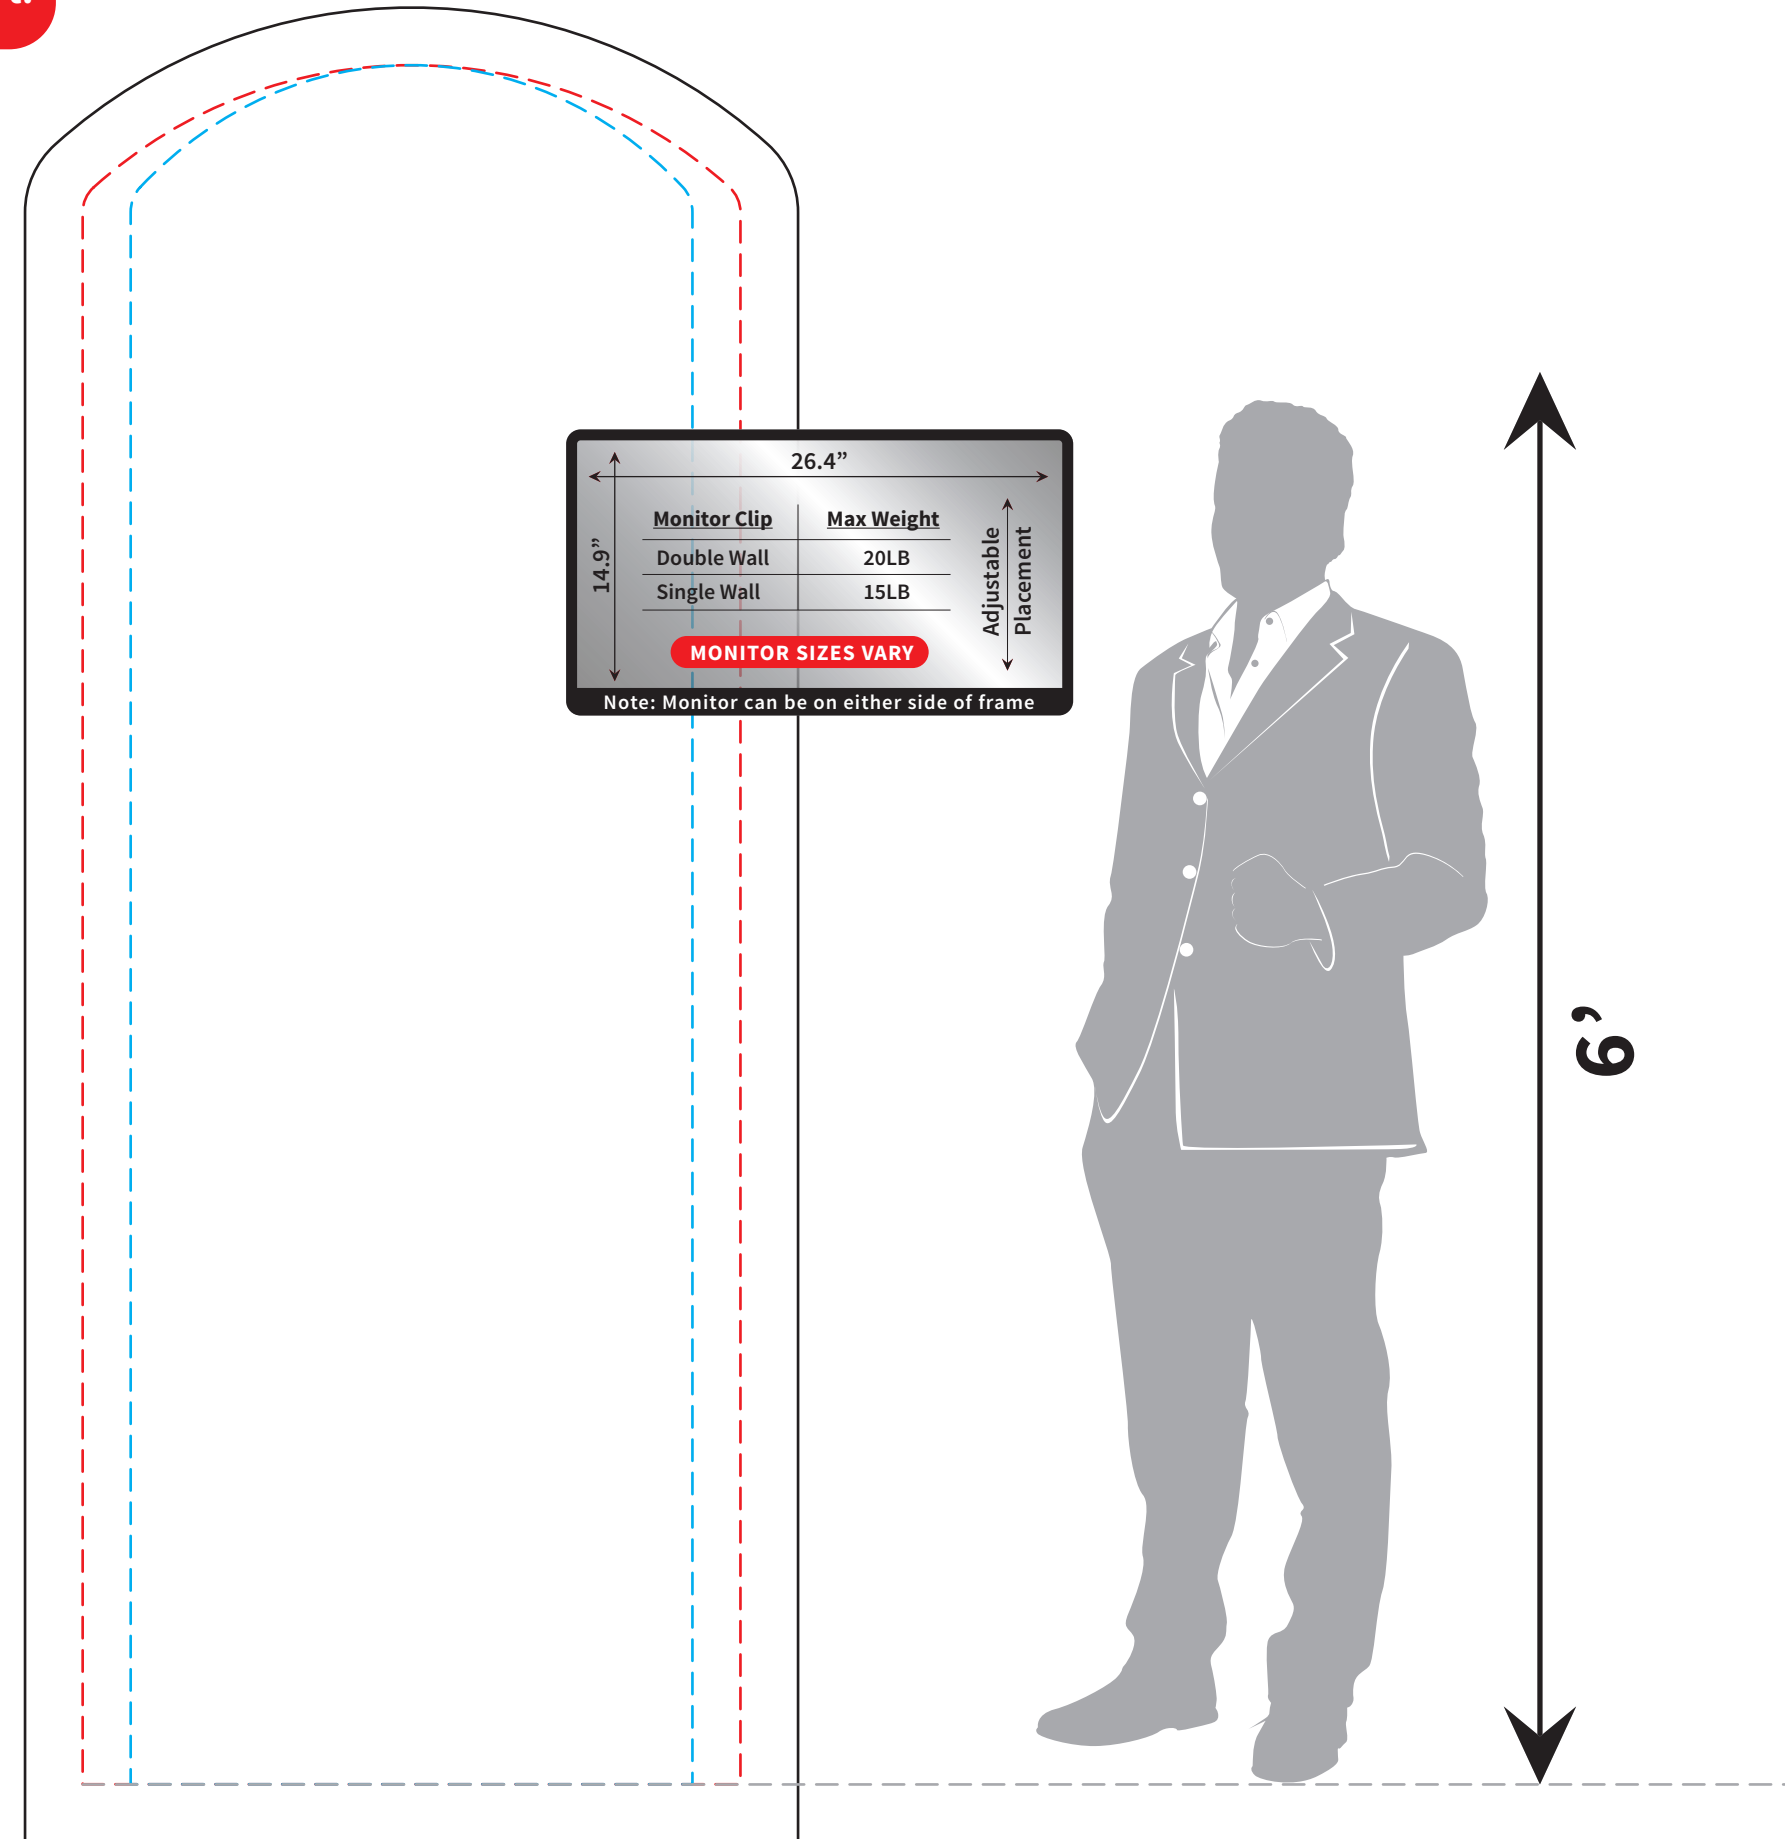

IMPORTANT: Please account for monitors or tables that may interfere with the art.

Infinity A5 Flat Wall

- Layout Area 40.25"W x 95.5"H
- - - Safe Area - 34.25"W x 89.5"H
- - - Area If Being Overlapped: 29.25" W x 89.5"H

- Keep all critical art inside stitch lines.
- Template is at 1/10 Scale.
- Convert all text to outlines, or supply font.
- All images must be at least 72 DPI at full scale.
- Supply all linked art files.

CALL 801.973.8929 with any questions

DC-1485

2525 SOUTH 900 WEST, SALT LAKE CITY, UT 84119 • 801.973.8929 • WWW.VISIONDOESIT.COM

1/10 Scale

Revised 3/29/2018