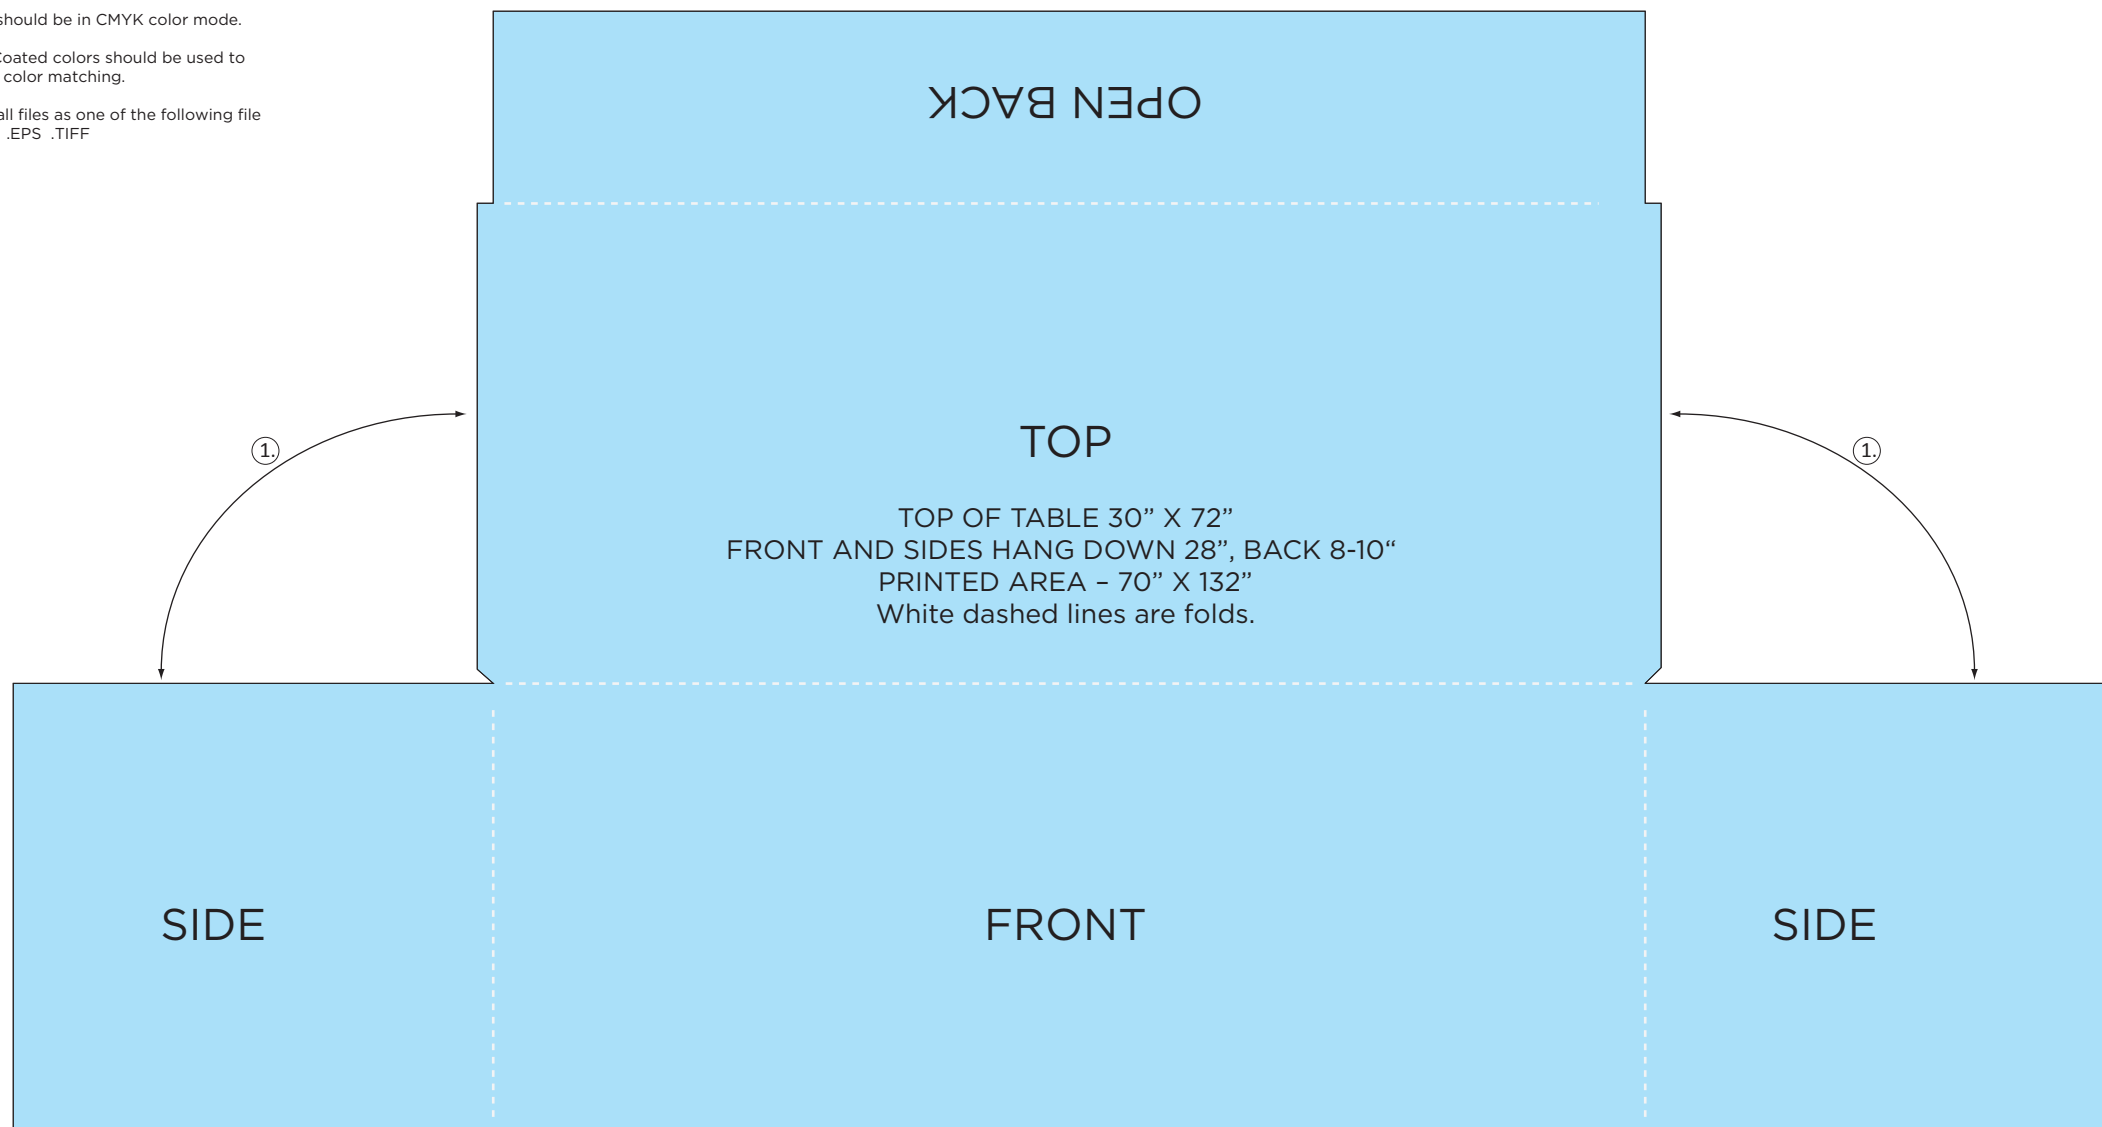

# 6' Fitted Table Skirt - OPEN BACK

Single Sided | VG-TBT-FTD-72 | 6 foot

## Art Guidelines

Use this template as you create your art file.  
When finished, upload your art file and details  
at:  
[www.visiondoesit.com/file-upload](http://www.visiondoesit.com/file-upload)

Scale is 1:12, 1 inch = 1 foot.

1. Sides to Top Seams may be permanently sewn together or have Velcro attached.

Scale 1 inch = 1 foot (1:12)