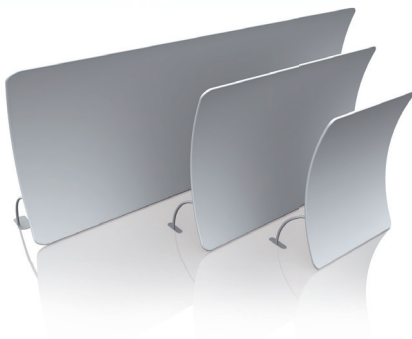

VC WALL

- Durable
- Simple set-up

INCLUDED COMPONENTS

Frame and Feet

Storage Bag

ACCESSORIES

Slim Line LED

Small Wheeled Case

Travel Case Counter

Item	W	H	Hardware		Print Only Single-Sided		Print Only Double-Sided*		Hardware + Print Single-Sided		Hardware + Print Double-Sided*	
			1	2-10	1	2-10	1	2-10	1	2-10	1	2-10
FIV-VC-8	96"	90"	\$328	\$291	\$732	\$702	\$1,037	\$1,007	\$1,060	\$993	\$1,365	\$1,298
FIV-VC-10	118"	90"	\$366	\$326	\$904	\$866	\$1,281	\$1,243	\$1,270	\$1,192	\$1,647	\$1,569
FIV-VC-20	236"	90"	\$586	\$521	\$1,808	\$1,733	\$2,561	\$2,486	\$2,394	\$2,253	\$3,147	\$3,007

*All double-sided prints include a block-out liner

Description	Item	Hardware	
		1	2-10
Infinity Travel Case Counter	FIV-INFINITYCASE	\$506	\$454
Wrap for Infinity Travel Case	FIV-INFINITYCASE-WRAP	\$269	\$254
Small Wheeled Trolley Case	FIV-TRLCASE-SM	\$229	\$204
Linkable LED Wall Wash Light	FIV-LIGHT-LNK	\$147	\$133