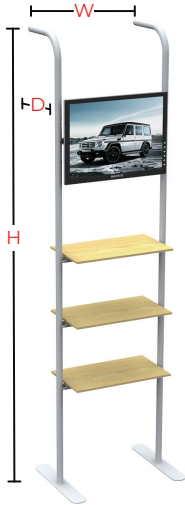

STAND OFFS

FIV-SO-1
Starting at \$661

INCLUDES

- 3 Display Shelves
- Monitor Mount*
- *monitor not included

FRAME DIMENSIONS

Width	28"
Height	90"
Depth	12"
Weight	35lbs.

SHELF DIMENSIONS

Width	25"
Height	11.5"

*Stand Offs only connect to Straight Walls and Flat Panels

FIV-SO-2
Starting at \$585

INCLUDES

- 2 Display Shelves
- Monitor Mount*
- *monitor not included

FRAME DIMENSIONS

Width	28"
Height	90"
Depth	12"
Weight	35lbs.

SHELF DIMENSIONS

Width	25"
Height	11.5"

*Stand Offs only connect to Straight Walls and Flat Panels

FIV-SO-3
Starting at \$508

INCLUDES

- 1 Display Shelf
- 1 Hanger Rack
- Monitor Mount*
- *monitor not included

FRAME DIMENSIONS

Width	28"
Height	90"
Depth	12"
Weight	35lbs.

SHELF DIMENSIONS

Width	25"
Height	11.5"

*Stand Offs only connect to Straight Walls and Flat Panels

FIV-SO-4
Starting at \$565

INCLUDES

- 1 Display Shelves
- Monitor Mount*
- *monitor not included