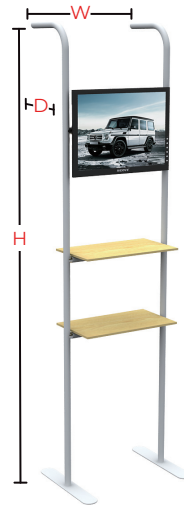

STAND OFFS

FIV-SO-1
Starting at \$661

INCLUDES

- 3 Display Shelves
- Monitor Mount*
- *monitor not included

FRAME DIMENSIONS

Width	28"
Height	90"
Depth	12"
Weight	35lbs.

SHELF DIMENSIONS

Width	25"
Height	11.5"

*Stand Offs only connect to Straight Walls and Flat Panels

FIV-SO-2
Starting at \$585

INCLUDES

- 2 Display Shelves
- Monitor Mount*
- *monitor not included

FRAME DIMENSIONS

Width	28"
Height	90"
Depth	12"
Weight	35lbs.

SHELF DIMENSIONS

Width	25"
Height	11.5"

*Stand Offs only connect to Straight Walls and Flat Panels

FIV-SO-3
Starting at \$508

INCLUDES

- 1 Display Shelf
- 1 Hanger Rack
- Monitor Mount*
- *monitor not included

FRAME DIMENSIONS

Width	28"
Height	90"
Depth	12"
Weight	35lbs.

SHELF DIMENSIONS

Width	25"
Height	11.5"

*Stand Offs only connect to Straight Walls and Flat Panels

FIV-SO-4
Starting at \$565

INCLUDES

- 1 Display Shelves
- Monitor Mount*
- *monitor not included