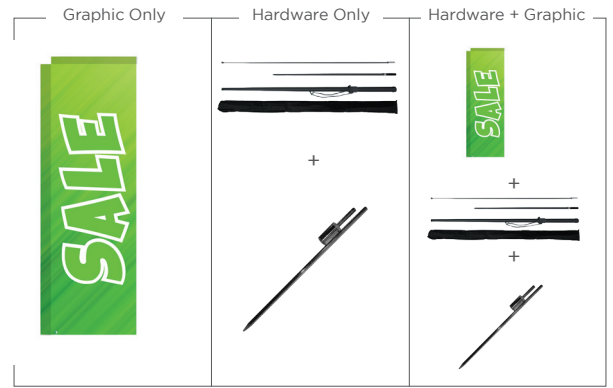

RECTANGLE FLAG

118" H
Medium Rectangle Flag
CAT-FLG-RMS

Item	Viewable Area		Product Size with Base		Hardware			Print Only			Hardware + Print		
	W	H	W	H	1-2	3-5	6+	1-2	3-5	6+	1-2	3-5	6+
CAT-FLG-RSS <i>Small, Single-Sided</i>	32"	69"	35"	88"	\$116	\$112	\$106	\$108	\$105	\$103	\$224	\$214	\$203
CAT-FLG-RSD <i>Small, Double-Sided</i>	32"	69"	35"	88"	\$116	\$112	\$106	\$216	\$211	\$205	\$332	\$319	\$306
CAT-FLG-RMS <i>Med, Single-Sided</i>	32"	98"	35"	118"	\$126	\$120	\$116	\$155	\$151	\$147	\$281	\$267	\$257
CAT-FLG-RMD <i>Med, Double-Sided</i>	32"	98"	35"	118"	\$126	\$120	\$116	\$309	\$301	\$294	\$435	\$418	\$404
CAT-FLG-RLS <i>Large, Single-Sided</i>	32"	140"	35"	162"	\$152	\$144	\$138	\$221	\$215	\$209	\$373	\$355	\$342
CAT-FLG-RLD <i>Large, Double-Sided</i>	32"	140"	35"	162"	\$152	\$144	\$138	\$441	\$430	\$419	\$593	\$570	\$551

ACCESSORIES

Description	Item	Hardware		
		1-2	3-5	6+
Rotating Ground Spike	CAT-FLGGS	\$38	\$34	\$32
X-Base	CAT-FLGXB	\$78	\$76	\$74
Water Bag (for X-Base)	CAT-FLGWB	\$14	\$12	\$10
Substitute X-base and Water Ballast for Spike Base		\$54	\$54	\$52

*All double-sided prints include a block out liner

ADVERTISING FLAGS

- Full-color dye-sublimation printing
- 110g knitted polyester fabric (single-sided flags)
- 100D polyester fabric, tri-layered & includes a blockout center (double-sided flags)
- Direct print process provides excellent color saturation to back side of fabric
- Features reinforced pole sleeve
- Printed flag includes bungee cord to attach to pole base

custom printing available

INCLUDED COMPONENTS

Durable fiberglass-graphite composite pole set with carrying case included

ACCESSORIES

Coated-steel rotating spike with stainless steel bearings for in-ground application