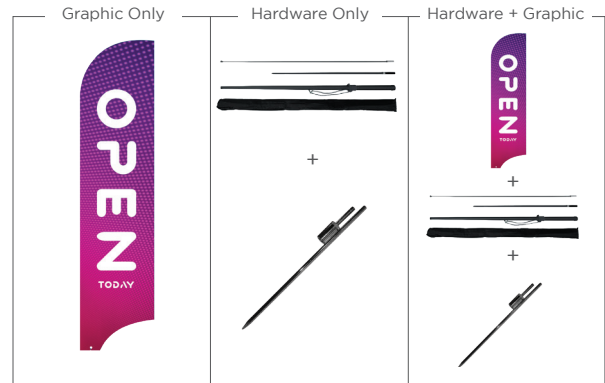

### BLADE FLAG STYLE CHOICES

CONCAVE

CONVEX

STRAIGHT

ANGLED

**By default,** blade flags come in a concave style.

**At your request,** we can substitute any of the flag style choices above at no additional charge.

### BLADE FLAG

Item	Viewable Area		Product Size with Base		Hardware			Print Only			Hardware + Print		
	W	H	W	H	1-2	3-5	6+	1-2	3-5	6+	1-2	3-5	6+
<b>CAT-FLG-BSS</b> Small, Single-Sided	29"	86"	32"	100"	\$100	\$96	\$90	\$95	\$93	\$90	\$196	\$185	\$175
<b>CAT-FLG-BSD</b> Small, Double-Sided	29"	86"	32"	100"	\$100	\$96	\$90	\$190	\$185	\$181	\$291	\$278	\$265
<b>CAT-FLG-BMS</b> Med, Single-Sided	32"	114"	35"	137"	\$116	\$112	\$102	\$139	\$135	\$132	\$255	\$244	\$228
<b>CAT-FLG-BMD</b> Med, Double-Sided	32"	114"	35"	137"	\$116	\$112	\$102	\$278	\$271	\$264	\$394	\$379	\$360
<b>CAT-FLG-BLS</b> Large, Single-Sided	36"	165"	39"	187"	\$128	\$122	\$118	\$229	\$223	\$218	\$358	\$342	\$330
<b>CAT-FLG-BLD</b> Large, Double-Sided	36"	165"	39"	187"	\$128	\$122	\$118	\$458	\$447	\$436	\$587	\$565	\$548

\*All double-sided prints include a block out liner