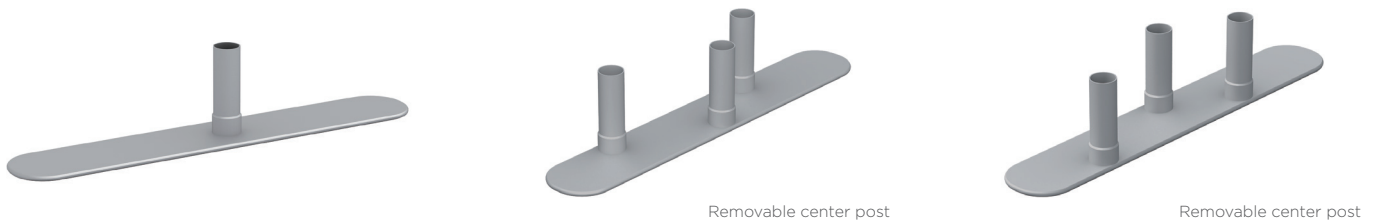

LIGHTS / CLAMPS

Slimline LED Wall Wash		Linkable LED Wall Wash		Double Stem Light		Infinity Light Clamp (1.25" tube)		35mm S-Clip		Single Wall Monitor Bracket		Double Wall Monitor Bracket	
1	2-10	1	2-10	1	2-10	1	2-10	1	2-10	1	2-10	1	2-10
\$175	\$155	\$147	\$133	\$115	\$133	\$8	\$7	\$23	\$20	\$86	\$77	\$115	\$102

FEET

Single Post				2 or 3 Post - Right Center				2 or 3 Post - Left Center			
W	L	1	2-10	W	L	1	2-10	W	L	1	2-10
2"	18"	\$29	\$26	3"	19"	\$50	\$44	3"	19"	\$50	\$44

CASES

Small Wheeled Trolley Case

Outer Dimensions		
H	W	D
38.5"	16.5"	15"

Inner Dimensions		
H	W	D
35.5"	14"	12"

1	2-10
\$229	\$204

Infinity Travel Case Counter

Outer Dimensions		
H	W	D
38.5"	19.5"	13"

Inner Dimensions		
H	W	D
35"	17.5"	10"

	1	2-10
Case	\$506	\$455
Case Wrap	\$269	\$254

Large Molded Case

Outer Dimensions		
H	W	D
67"	24"	11"

Inner Dimensions		
H	W	D
65"	22"	9.5"

\$960

Medium Molded Case

Outer Dimensions		
H	W	D
55"	27.5"	11"

Inner Dimensions		
H	W	D
53"	25.5"	10"

\$819