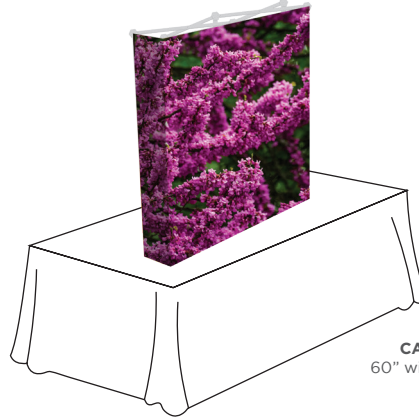

Ogden Blue

COPY, PRINT & SIGN

TABLETOP DISPLAYS

CAT-DPWFS11L
1 x 1 (Straight)
30" W x 30" H

CAT-DPWFS21L
2 x 1 (Straight)
60" W x 30" H

CAT-DPFS22L
2 x 2 (Straight or Curved)
60" W x 60" H

lifetime warranty

1-year warranty on fabric

velcro

indoor

custom printing available

CAT-DPWFS22L
60" wide display shown

LED light kit (Optional)

Item	Viewable Area		Hardware Only			Print Only			Hardware + Print		
	W	H	1-2	3-5	6+	1-2	3-5	6+	1-2	3-5	6+
CAT-DPWFS11L	30"	30"	\$134	\$124	\$114	\$141	\$139	\$138	\$275	\$263	\$252
CAT-DPWFS21L	60"	30"	\$184	\$172	\$162	\$225	\$222	\$219	\$409	\$394	\$381
CAT-DPWFS22L	60"	60"	\$248	\$238	\$228	\$275	\$269	\$263	\$523	\$507	\$491

Description	Item	Hardware
LED UL-Listed Light Kit Includes tube clamp adapter	CAT-DPULBL	\$118

POP-UP COUNTER

- Full-color dye-sublimation printing
- 280g blockout soft knit polyester fabric
- Lightweight, easy to transport
- Strong aluminum square-frame design
- Pre-attached Velcro
- Wood-grain textured laminate counter & shelves
- Adjustable feet
- Carrying case included