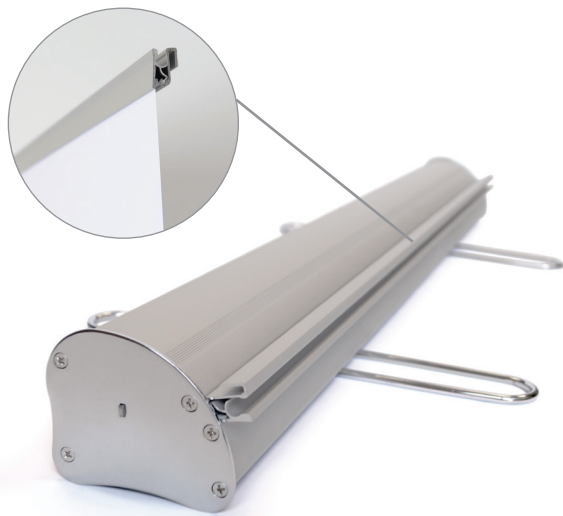

Ogden Blue

COPY, PRINT & SIGN

12" Tabletop Version

Ogden Blue

COPY, PRINT & SIGN

RELIANT

- Heavy gauge aluminum construction.
- Polished chrome end caps and feet.
- Finish: **Silver** or **Black**
- Graphic is held with top clamp rail and bottom adhesive leader film.
- Features fixed-height 3-part pole (34", 39", 48" And 60" models).
- Features fixed-height 4-part pole (24" model only).
- Features adjustable-height pole (15" model only).
- Features adjustable-height 2-part pole (12" model only).
- Padded carrying case included.

magnetic top clamp connector

universal light kit

For instructions on preparing and submitting artwork - see back of catalog cover.

Item	Finish	W	H	Print Only			Hardware + Print*		
				1-5	6-11	12+	1-5	6-11	12+
CAT-DRRS12	Silver	11.75"	20"	\$49	\$46	\$42	\$105	\$100	\$94
CAT-DRRS15	Silver	15"	35.5"	\$55	\$52	\$50	\$149	\$138	\$132
CAT-DRRB15	Black	15"	35.5"	\$55	\$52	\$50	\$157	\$148	\$140
CAT-DRRS24	Silver	23.5"	78"	\$101	\$95	\$92	\$231	\$219	\$206
CAT-DRRS34	Silver	33.5"	78"	\$144	\$136	\$132	\$300	\$284	\$268
CAT-DRRB34	Black	33.5"	78"	\$144	\$136	\$132	\$318	\$300	\$284
CAT-DRRS39	Silver	39.3"	78"	\$169	\$160	\$154	\$355	\$336	\$320
CAT-DRRS48	Silver	47.25"	78"	\$203	\$192	\$186	\$419	\$398	\$382
CAT-DRRS60	Silver	59"	78"	\$254	\$240	\$232	\$500	\$476	\$458

Description	Item	Hardware
Magnetic Top Clamp Connector	CAT-DRAMCS	\$15
Universal LED Light Kit, 50W	CAT-DRULSL	\$84

*The 48" and 60" Reliant models feature 2 fixed-height poles, for added stability. Starting price on Vision Smooth Vinyl. Prices may vary based on banner material and add-on options. We recommend adding 7" of length to the bottom of the viewable graphic height (listed above) in order to reinforce the attachment to the spring cassette.