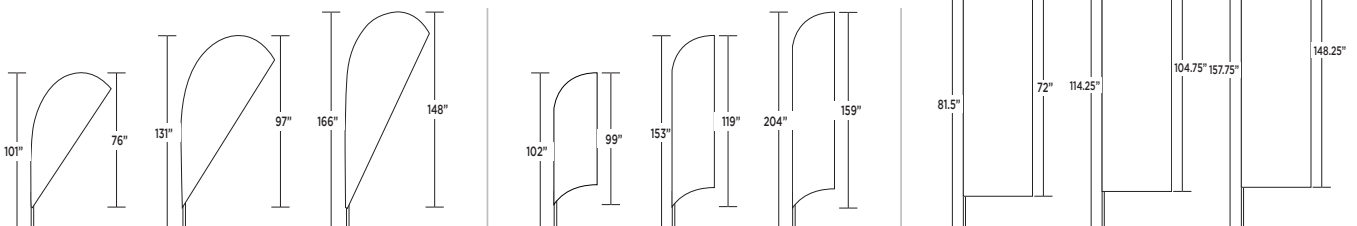

Floor Stand

Water Ring

SIZES

Ogden Blue

POWERED BY VISION GRAPHICS

FEATHER FLAG

Item	W	H	Hardware		Print Only		Hardware + Print	
			1	2-10	1	2-10	1	2-10
FLGF-SMSS - Single-Sided	43"	101"	\$60	\$55	\$109	\$103	\$168	\$157
FLGF-SMDS - Double-Sided	43"	101"	\$60	\$55	\$153	\$146	\$212	\$201
FLGF-MDSS - Single-Sided	55"	131"	\$74	\$68	\$183	\$171	\$257	\$240
FLGF-MDDS - Double-Sided	55"	131"	\$74	\$68	\$264	\$252	\$338	\$320
FLGF-LGSS - Single-Sided	64"	166"	\$91	\$84	\$283	\$265	\$374	\$348
FLGF-LGDS - Double-Sided	64"	166"	\$91	\$84	\$408	\$390	\$499	\$473

BLADE FLAG

Item	W	H	Hardware		Print Only		Hardware + Print	
			1	2-10	1	2-10	1	2-10
FLGB-SMSS - Single-Sided	23"	102"	\$60	\$55	\$109	\$103	\$168	\$157
FLGB-SMDS - Double-Sided	23"	102"	\$60	\$55	\$153	\$146	\$212	\$201
FLGB-MDSS - Single-Sided	31"	153"	\$74	\$68	\$183	\$171	\$257	\$240
FLGB-MDDS - Double-Sided	31"	153"	\$74	\$68	\$264	\$252	\$338	\$320
FLGB-LGSS - Single-Sided	31"	204"	\$91	\$84	\$283	\$265	\$374	\$348
FLGB-LGDS - Double-Sided	31"	204"	\$91	\$84	\$408	\$390	\$499	\$473