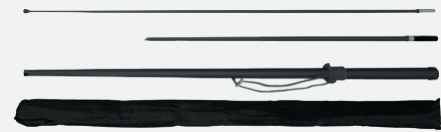

custom printing available

indoor

outdoor

INCLUDED COMPONENTS

Poles and Carrying Bag

Note: A Ground Stake or Hard Surface Stand is Required.

ACCESSORIES

Ground Stake

Floor Stand

Water Ring

SIZES

Ogden Blue

POWERED BY VISION GRAPHICS

FEATHER FLAG

Item	W	H	Hardware		Print Only		Hardware + Print	
			1	2-10	1	2-10	1	2-10
FLGF-SMSS - Single-Sided	43"	101"	\$60	\$55	\$109	\$103	\$168	\$157
FLGF-SMDS - Double-Sided	43"	101"	\$60	\$55	\$153	\$146	\$212	\$201
FLGF-MDSS - Single-Sided	55"	131"	\$74	\$68	\$183	\$171	\$257	\$240
FLGF-MDDS - Double-Sided	55"	131"	\$74	\$68	\$264	\$252	\$338	\$320
FLGF-LGSS - Single-Sided	64"	166"	\$91	\$84	\$283	\$265	\$374	\$348
FLGF-LGDS - Double-Sided	64"	166"	\$91	\$84	\$408	\$390	\$499	\$473

BLADE FLAG

Item	W	H	Hardware		Print Only		Hardware + Print	
			1	2-10	1	2-10	1	2-10
FLGB-SMSS - Single-Sided	23"	102"	\$60	\$55	\$109	\$103	\$168	\$157
FLGB-SMDS - Double-Sided	23"	102"	\$60	\$55	\$153	\$146	\$212	\$201
FLGB-MDSS - Single-Sided	31"	153"	\$74	\$68	\$183	\$171	\$257	\$240
FLGB-MDDS - Double-Sided	31"	153"	\$74	\$68	\$264	\$252	\$338	\$320
FLGB-LGSS - Single-Sided	31"	204"	\$91	\$84	\$283	\$265	\$374	\$348
FLGB-LGDS - Double-Sided	31"	204"	\$91	\$84	\$408	\$390	\$499	\$473