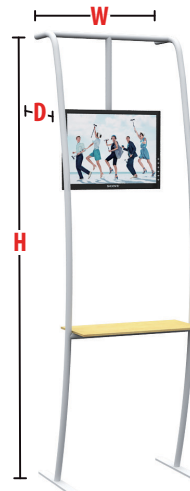

SO-4

Starting at $565

INCLUDES

- 1 Display Shelves
- Monitor Mount*
- *monitor not included

FRAME DIMENSIONS

Width	28"
Height	90"
Depth	14"
Weight	35lbs.

SHELF DIMENSIONS

Width	25"
Height	11.5"

*Stand Offs only connect to Straight Walls and Flat Panels

SIDE TABLES

SO-5 Left

$230

FRAME DIMENSIONS

Height	25"

TABLE TOP DIMENSIONS

Width	26"
Depth	11"