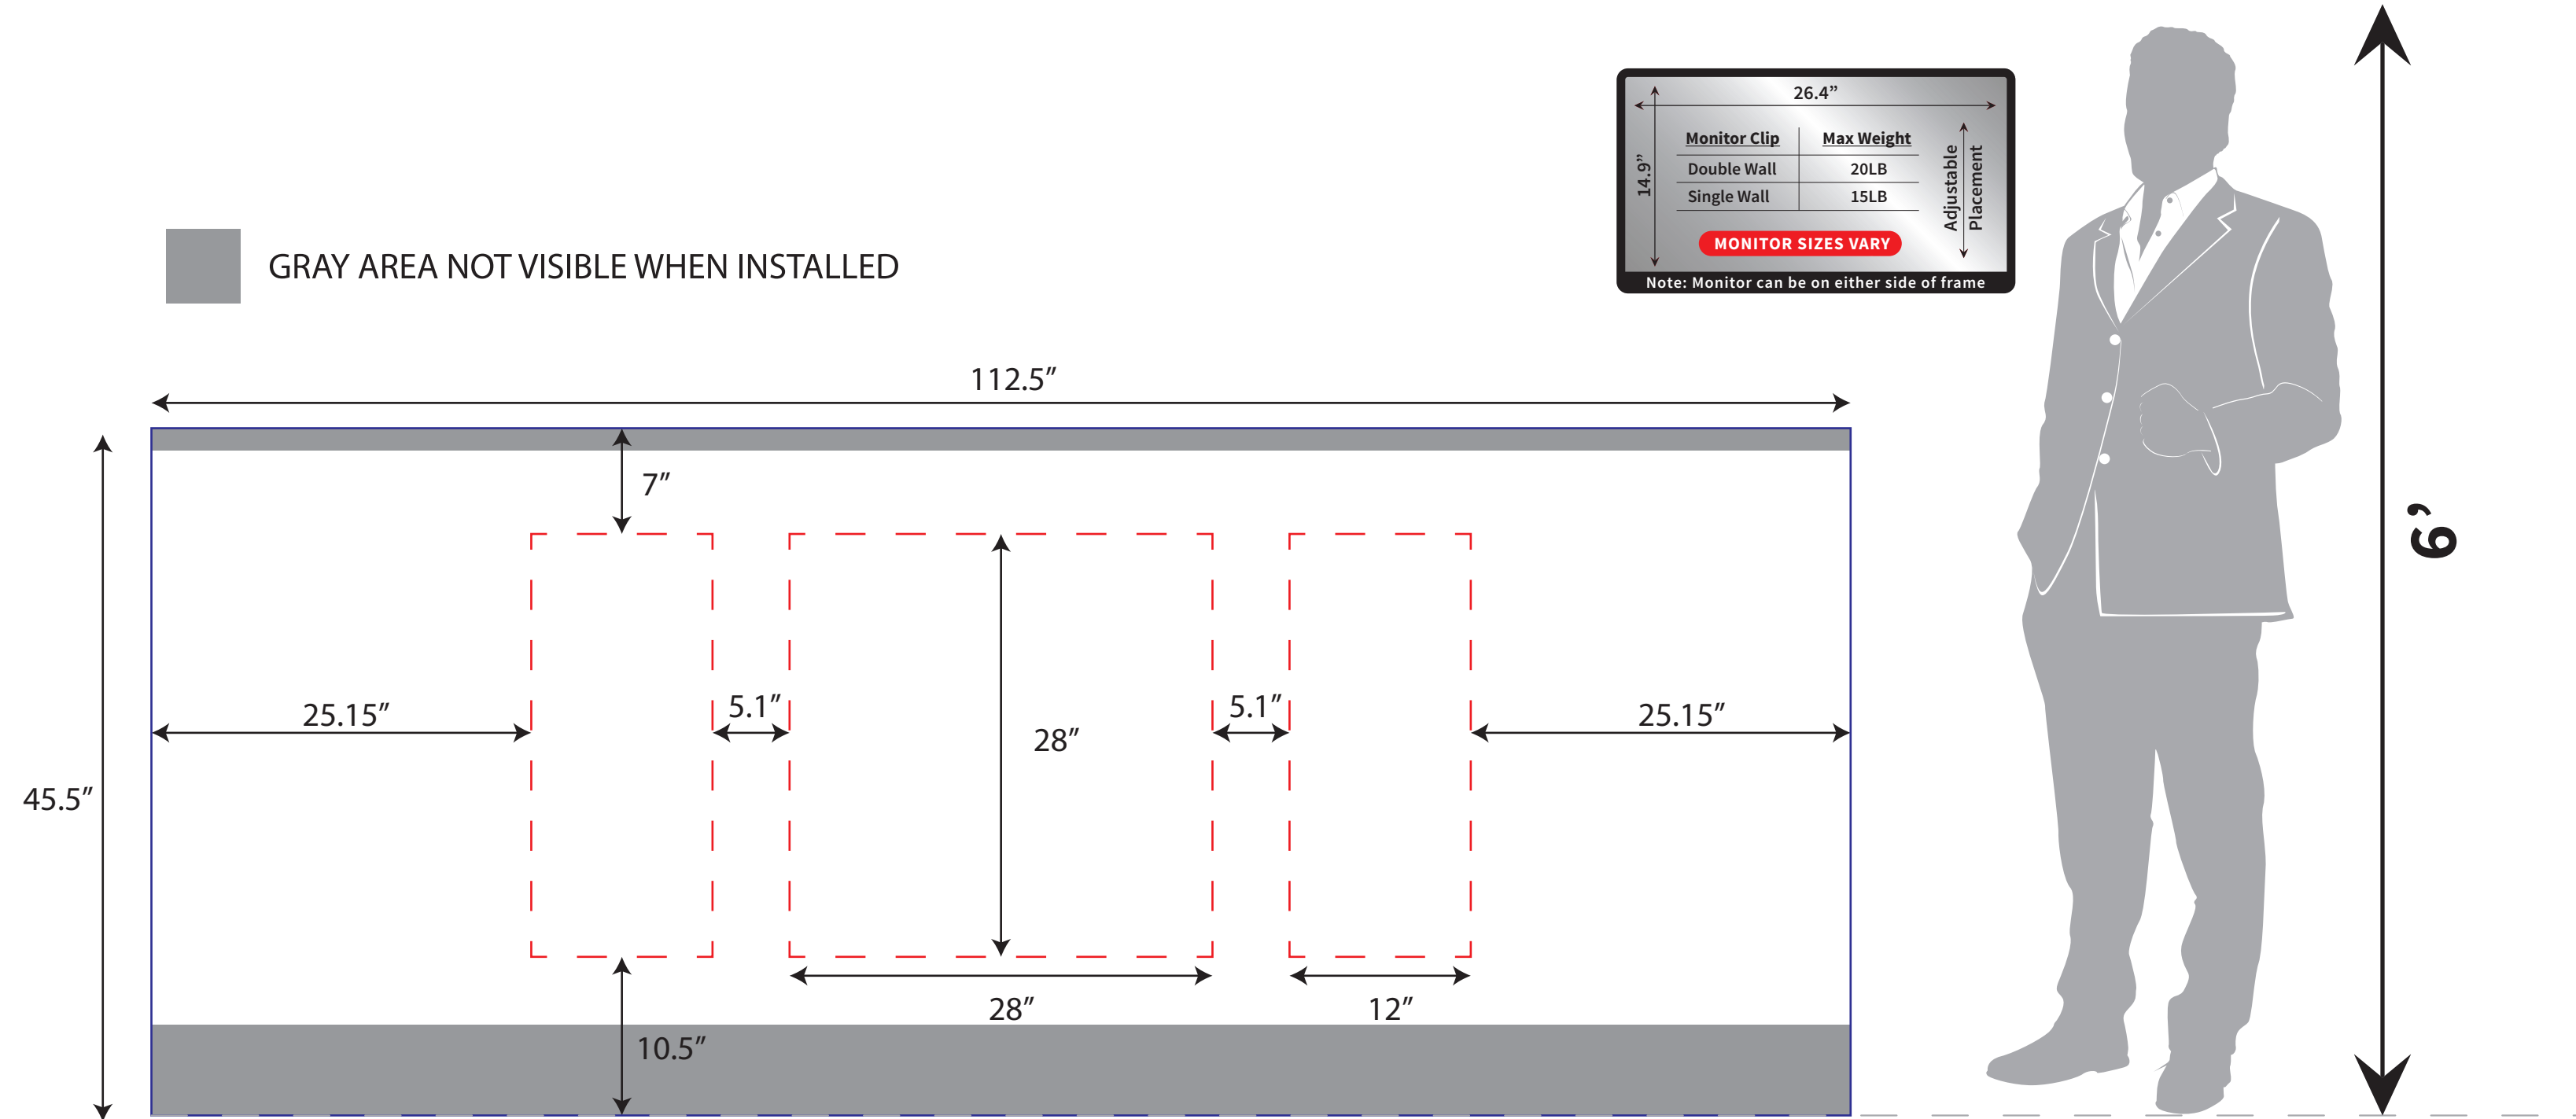

IMPORTANT: Please account for monitors or tables that may interfere with the art.

Infinity Case Wrap

— Layout Area: 112.5" W x 45.5" H

- - - Front Safe Area: 28" W x 28" H

- Keep all critical art inside stitch lines.
- Template is at 1/10 Scale.
- Convert all text to outlines, or supply font.
- All images must be at least 72 DPI at full scale.
- Supply all linked art files.

CALL 801.973.8929 with any questions

DC-1500

2525 SOUTH 900 WEST, SALT LAKE CITY, UT 84119 • 801.973.8929 • WWW.VISIONDOESIT.COM

| | |
|--|------------|
| 26.4" | |
| Monitor Clip | Max Weight |
| Double Wall | 20LB |
| Single Wall | 15LB |
| MONITOR SIZES VARY | |
| Note: Monitor can be on either side of frame | |

Adjustable Placement

IMPORTANT:

Due to the stretch/shrink associated with fabric, we can not guarantee the art will start/stop right on the corners of the counter, please consider this when doing your design/layout

1/10 Scale

Revised 3/29/2018