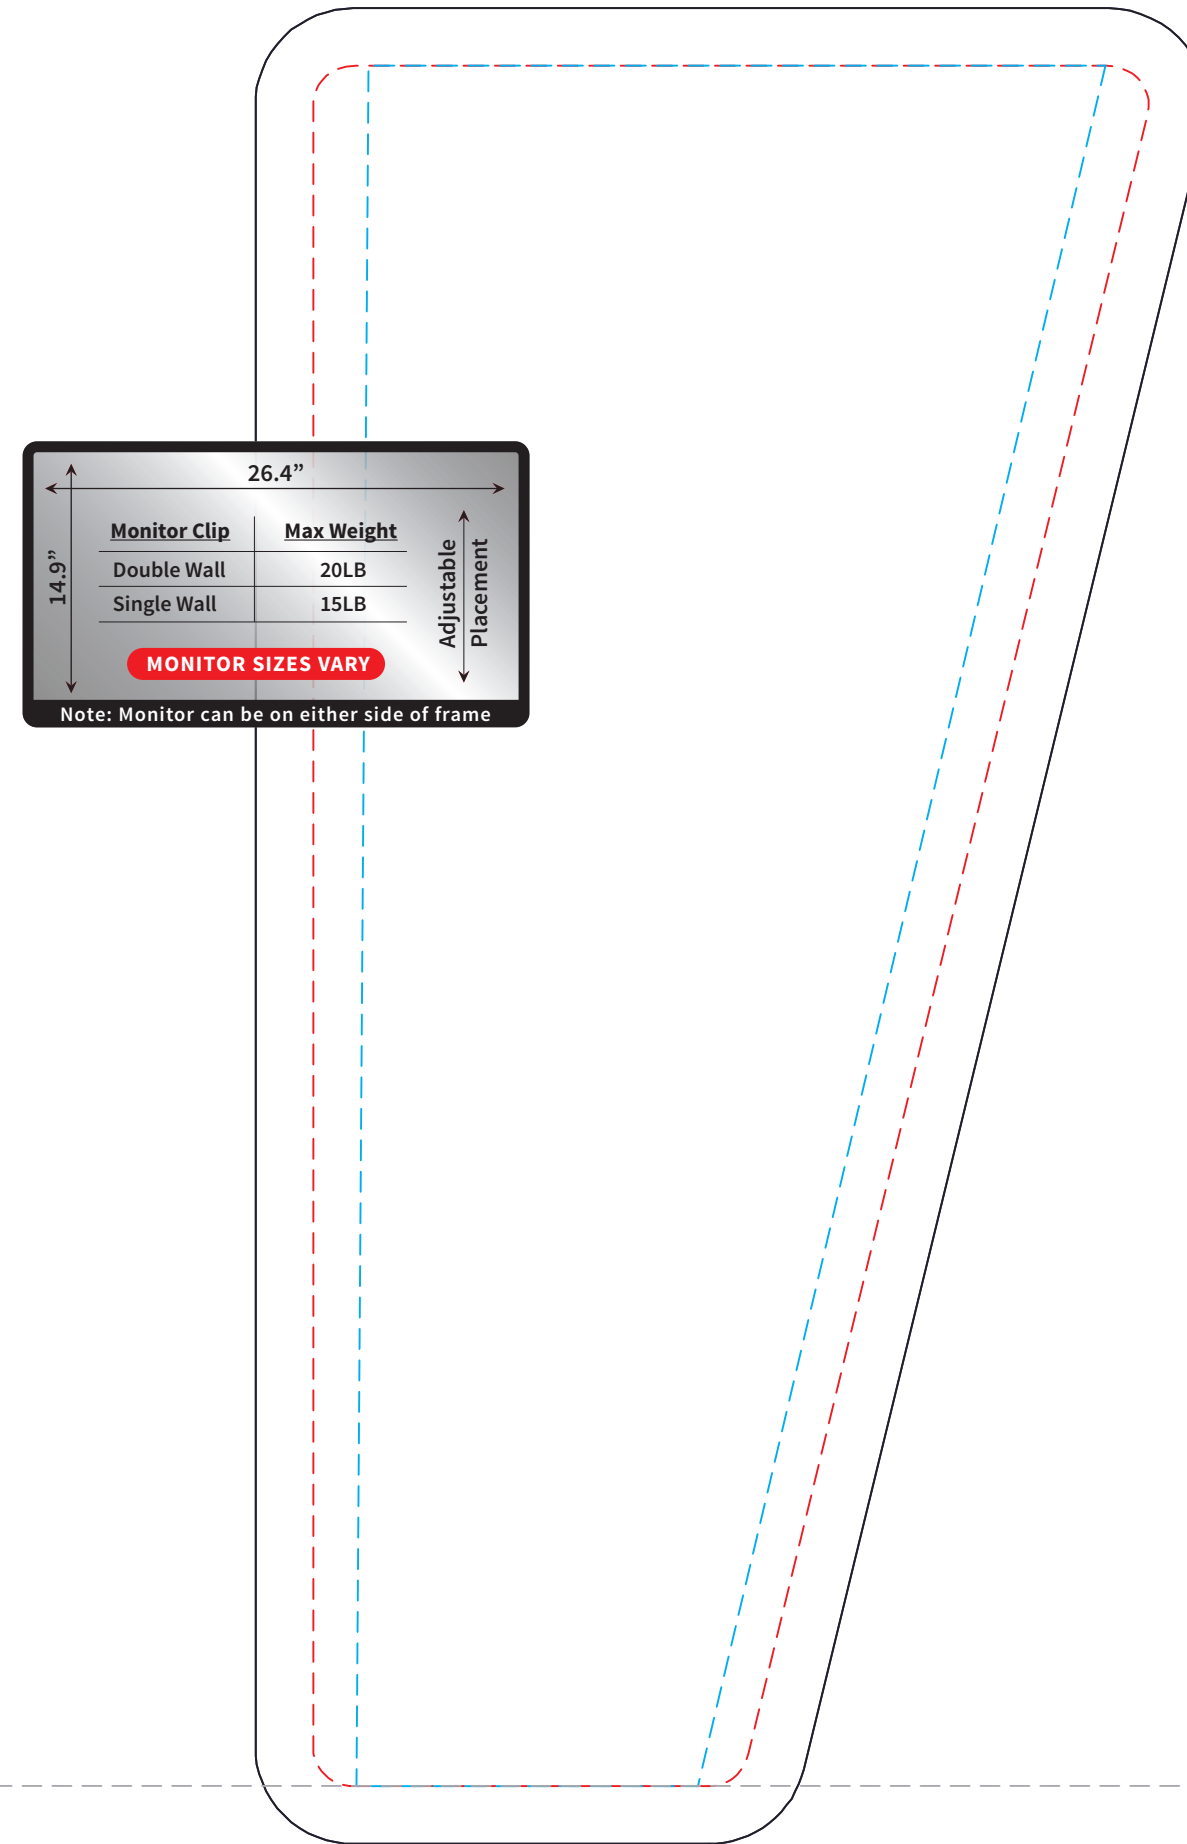

IMPORTANT: Please account for monitors or tables that may interfere with the art.

Infinity Wing Wide Top

- Layout Area: 49.13" x 96"
- - - Safe Area: 43.50" x 89.60"
- - - Area If Being Overlapped: 39.5"W x 89.60"H

- Keep all critical art inside stitch lines.
- Template is at 1/10 Scale.
- Convert all text to outlines, or supply font.
- All images must be at least 72 DPI at full scale.
- Supply all linked art files.

CALL 801.973.8929 with any questions

Front & Back

Front & Back

6'