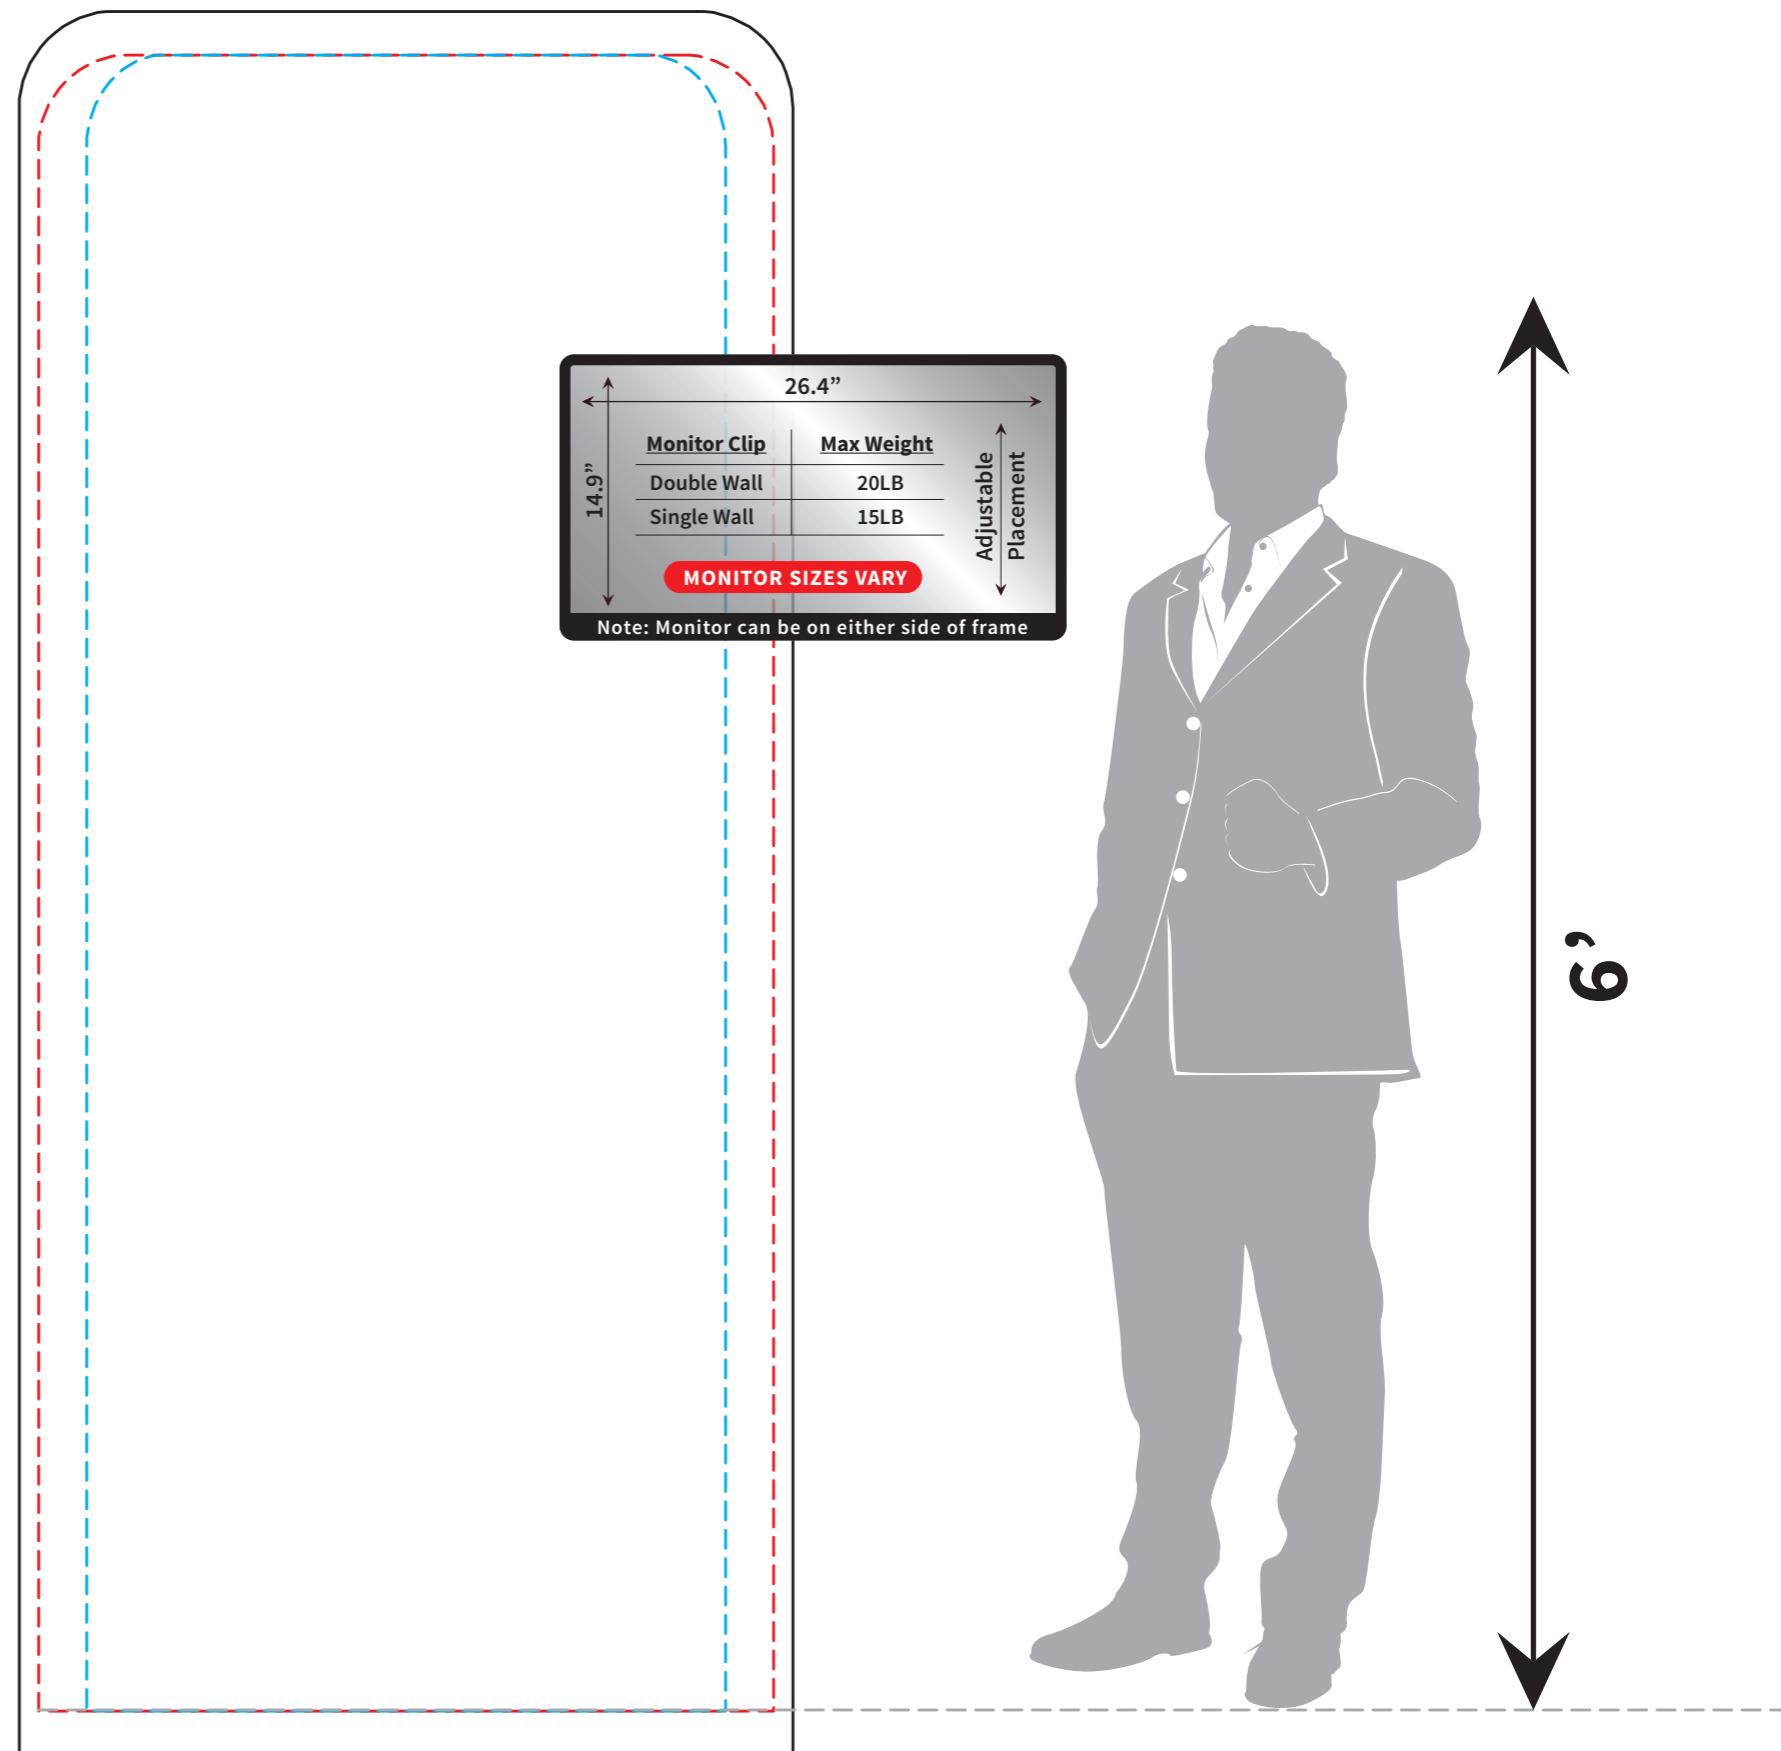

IMPORTANT: Please account for monitors or tables that may interfere with the art.

Infinity A1

- Layout Area : 40.25"W x 90.75"H
- - - Safe Area: 38.36"W x 86.21"H
- - - Area If Being Overlapped: 33.36"W x 86.21"H

- Keep all critical art inside stitch lines.
- Template is at 1/10 Scale.
- Convert all text to outlines, or supply font.
- All images must be at least 72 DPI at full scale.
- Supply all linked art files.

CALL 801.973.8929 with any questions

Front & Back