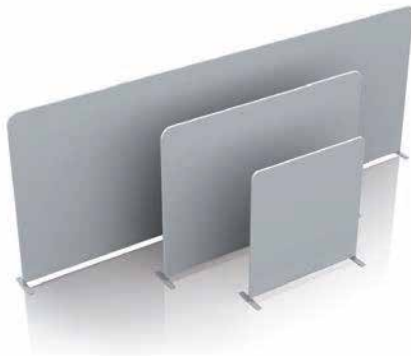

Ogden Blue

POWERED BY VISION GRAPHICS

STRAIGHT WALL

- Durable
- Simple set-up

INCLUDED COMPONENTS

Frame and Feet

Storage Bag

ACCESSORIES

Slim Line LED

Small Wheeled Case

Travel Case Counter

Item	W	H	Hardware		Print Only Single-Sided		Print Only Double-Sided*		Hardware + Print Single-Sided		Hardware + Print Double-Sided*	
			1	2-10	1	2-10	1	2-10	1	2-10	1	2-10
SW-8	96"	90"	\$313	\$279	\$509	\$479	\$898	\$868	\$822	\$757	\$1211	\$1146
SW-10	115"	90"	\$344	\$306	\$610	\$574	\$1076	\$1040	\$954	\$879	\$1420	\$1346
SW-20	234"	115"	\$565	\$502	\$1243	\$1170	\$2194	\$2121	\$1808	\$1672	\$2759	\$2623

*All double-sided prints include a block-out liner

Description	Item	Hardware
Travel Case Counter	TRLCASE-CTR	\$391
Wrap for Large Trolley Case	TRLCASE-CTR-WRAP	\$254
Small Wheeled Trolley Case	TRLCASE-SM	\$193
Linkable LED Wall Wash Light	LIGHT-LNK	\$127