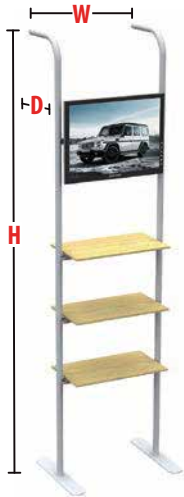

Ogden Blue

POWERED BY VISION GRAPHICS

STAND OFFS

SO-1

Starting at $492

INCLUDES

- 3 Display Shelves
- Monitor Mount*
- *monitor not included

FRAME DIMENSIONS

Width	28"
Height	90"
Depth	12"
Weight	35lbs.

SHELF DIMENSIONS

Width	25"
Height	11.5"

*Stand Offs only connect to Straight Walls and Flat Panels