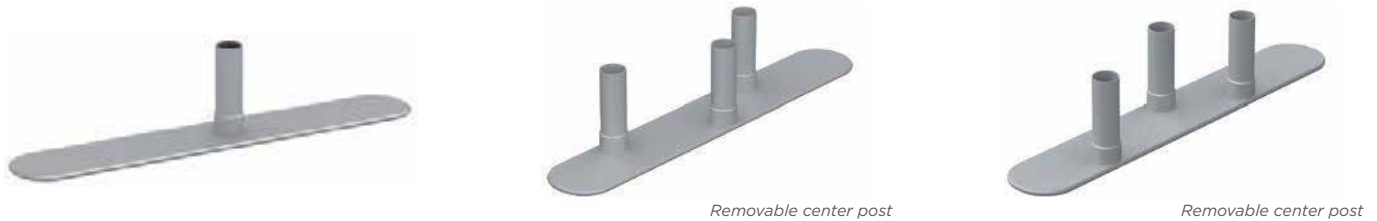

Ogden Blue

POWERED BY VISION GRAPHICS

LIGHTS / CLAMPS

Slimline LED Wall Wash	Linkable LED Wall Wash	Double Stem Light	35mm S-Clamp	35mm Light Clamp	Double Wall Monitor Clip	Single Wall Monitor Clip
\$152	\$127	\$100	\$20	\$7	\$100	\$75

FEET

Single Post			2 or 3 Post - Right Center			2 or 3 Post - Left Center		
W	L		W	L		W	L	
2"	18"	\$25	3"	19"	\$43	3"	19"	\$43

CASES

Small Wheeled Case			Travel Case Counter			Large Molded Case			Medium Molded Case			Small Molded Case		
Outer Dimensions			Outer Dimensions			Outer Dimensions			Outer Dimensions			Outer Dimensions		
H	W	D	H	W	D	H	W	D	H	W	D	H	W	D
38.5"	16.5"	15"	38.5"	19.5"	13"	67"	24"	11"	55"	27.5"	11"	54.5"	17"	13.5"
Inner Dimensions			Inner Dimensions			Inner Dimensions			Inner Dimensions			Inner Dimensions		
H	W	D	H	W	D	H	W	D	H	W	D	H	W	D
35.5"	14"	12"	35"	17.5"	10"	65"	22"	9.5"	53"	25.5"	10"	53"	15"	12"
\$193			Case	\$391	\$678			\$578			\$558			
			Case Wrap	\$254										