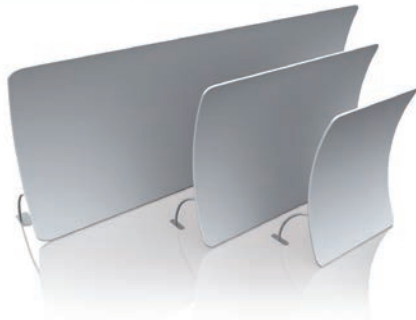

### ACCESSORIES

Slim Line LED

Small Wheeled Case

Travel Case Counter

Item	W	H	Hardware		Print Only Single-Sided		Print Only Double-Sided*		Hardware + Print Single-Sided		Hardware + Print Double-Sided*	
			1	2-10	1	2-10	1	2-10	1	2-10	1	2-10
VC-8	96"	90"	\$285	\$253	\$519	\$488	\$915	\$885	\$804	\$742	\$1200	\$1138
VC-10	118"	90"	\$319	\$283	\$640	\$603	\$1130	\$1092	\$959	\$886	\$1449	\$1376
VC-20	236"	90"	\$509	\$453	\$1281	\$1205	\$2260	\$2185	\$1790	\$1658	\$2769	\$2638

\*All double-sided prints include a block-out liner

Description	Item	Hardware
Travel Case Counter	TRLCASE-CTR	\$391
Wrap for Large Trolley Case	TRLCASE-CTR-WRAP	\$254
Small Wheeled Trolley Case	TRLCASE-SM	\$193
Linkable LED Wall Wash Light	LIGHT-LNK	\$127