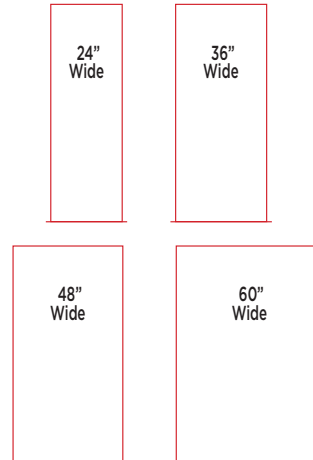

TUBE BANNER STAND

- Durable
- Simple set-up
- Quick-change graphics

INCLUDED COMPONENTS

Aluminum Tube Frame with 10" wide Steel Base Plate

Durable Carrying Bag

(Frame and Top come in Different Bags)

SIZES

Item	W	H	Hardware		Print Only Single-Sided		Print Only Double-Sided*		Hardware + Print Single-Sided		Hardware + Print Double-Sided*	
			1	2-10	1	2-10	1	2-10	1	2-10	1	2-10
TBS-24	24"	89.75"	\$97	\$91	\$138	\$124	\$215	\$208	\$234	\$215	\$353	\$332
TBS-36	36"	89.75"	\$133	\$125	\$182	\$171	\$303	\$292	\$315	\$296	\$485	\$463
TBS-48	48"	89.75"	\$142	\$134	\$240	\$225	\$401	\$386	\$382	\$359	\$640	\$611
TBS-60	60"	89.75"	\$181	\$170	\$288	\$270	\$485	\$467	\$469	\$440	\$774	\$737

*All double-sided prints include a block-out liner