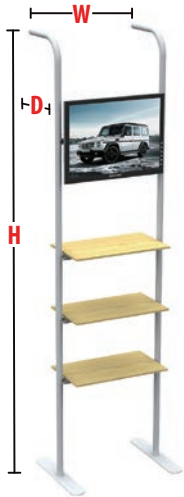

STAND OFFS

SO-1

Starting at \$492

INCLUDES

- 3 Display Shelves
- Monitor Mount*
- *monitor not included

FRAME DIMENSIONS

Width	28"
Height	90"
Depth	12"
Weight	35lbs.

SHELF DIMENSIONS

Width	25"
Height	11.5"

*Stand Offs only connect to Straight Walls and Flat Panels

SO-2

Starting at \$508

INCLUDES

- 2 Display Shelves
- Monitor Mount*
- *monitor not included

FRAME DIMENSIONS

Width	28"
Height	90"
Depth	12"
Weight	35lbs.

Width	28"
Height	90"
Depth	12"
Weight	35lbs.

SHELF DIMENSIONS

Width	25"
Height	11.5"

*Stand Offs only connect to Straight Walls and Flat Panels

SO-4

Starting at \$492

INCLUDES

- 1 Display Shelves
- Monitor Mount*
- *monitor not included

TABLE TOP DIMENSIONS

Width	26"
Depth	11"