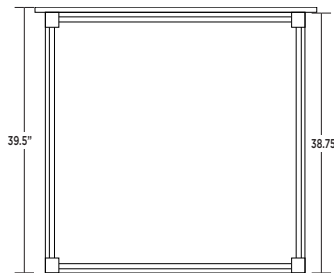

### ACCESSORIES

Large Wheeled Plastic Case

Outer Dimensions  
28" W x 17" D x 39" H  
Inner Dimensions  
24" W x 12" D x 32" H

Item	W	H	Hardware		Print Only Front + Sides		Hardware + Print Front + Sides	
			1	2-10	1	2-10	1	2-10
PUP-40	40"	40"	\$200	\$182	\$168	\$158	\$368	\$340

### Dimensions:

Counter Top:  
6.25" W x 17.25" D  
Storage Shelf:  
38.5" W x 15" D