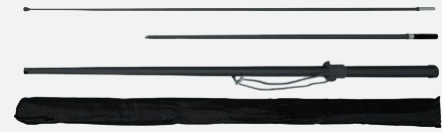

## FLAGS

Feather

Blade

Flag

- Simple set-up
- Quick-change graphics
- Multiple Shapes
- Durable Fiberglass Poles

lifetime warranty

custom printing available

indoor

### INCLUDED COMPONENTS

Poles and Carrying Bag

*Note: A Ground Stake or Hard Surface Stand is Required.*