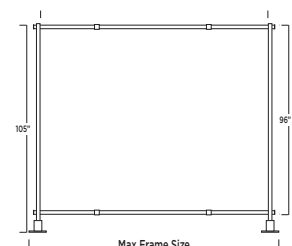

Description	Item	Hardware
Small Wheeled Trolley Case	TRLCASE-SM	$193
Linkable LED Wall Wash Light	LIGHT-LNK	$127
Double-stem LED Light	LIGHT-DS	$100