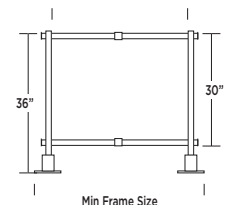

Description	Item	Hardware
Small Wheeled Trolley Case	TRLCASE-SM	$193
Linkable LED Wall Wash Light	LIGHT-LNK	$127
Double-stem LED Light	LIGHT-DS	$100