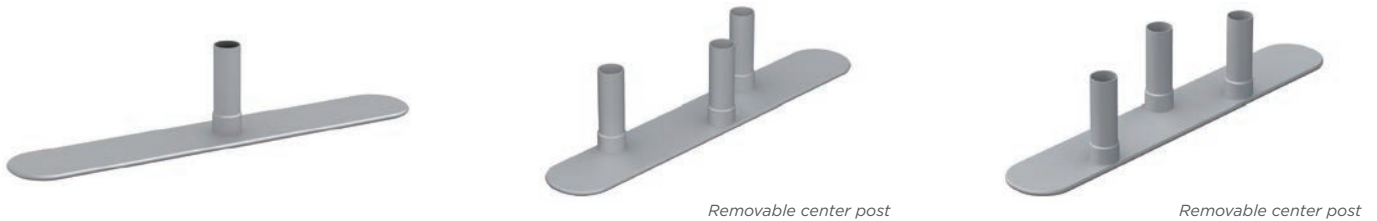

## LIGHTS / CLAMPS

Slimline LED Wall Wash	Linkable LED Wall Wash	Double Stem Light	35mm S-Clamp	35mm Light Clamp	Double Wall Monitor Clip	Single Wall Monitor Clip
\$152	\$127	\$100	\$20	\$7	\$100	\$75

## FEET

Single Post			2 or 3 Post - Right Center			2 or 3 Post - Left Center		
<b>W</b>	<b>L</b>		<b>W</b>	<b>L</b>		<b>W</b>	<b>L</b>	
2"	18"	\$25	3"	19"	\$43	3"	19"	\$43